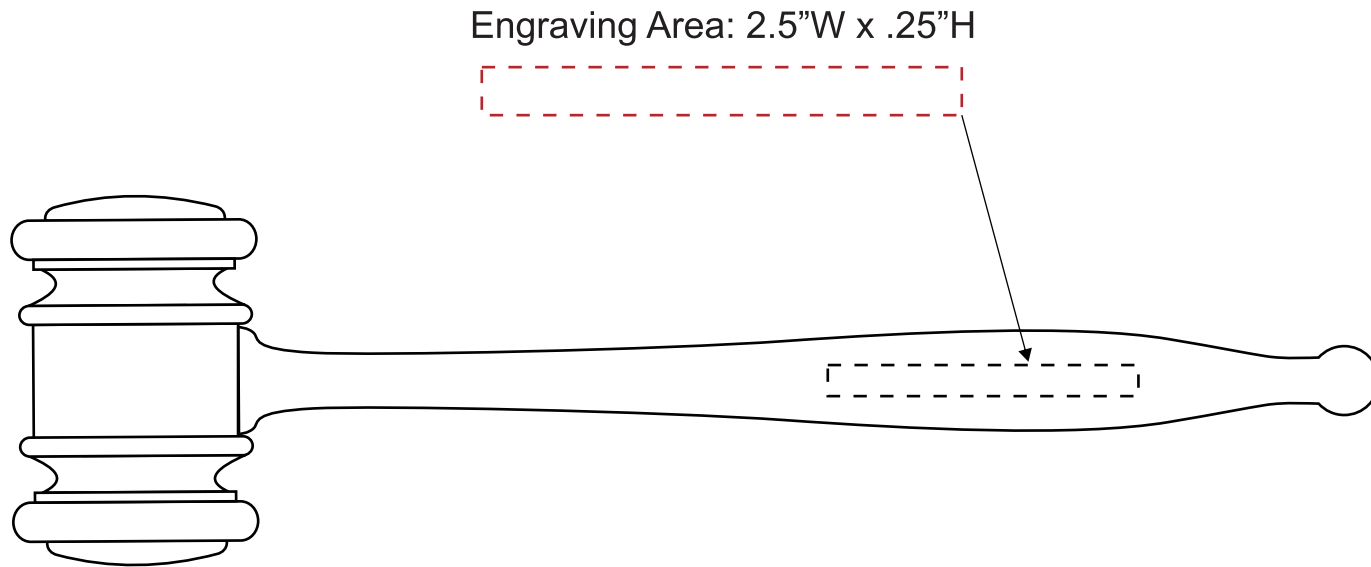

4627004

President Presentation Set with 10 1/2" American Rosewood Gavel, Sound Block, and Charcoal Case  
Production Proof

Engraving Area: 3.5"W x .625"H

4670019 - Rotary Engraved Brass Gavel Band

4627004

President Presentation Set with 10 1/2" American Rosewood Gavel, Sound Block, and Charcoal Case  
Production Proof

4671017 - Laser Engraved Gavel Handle w/ Black Color Fill

**4627004**

**President Presentation Set with 10 1/2" American Rosewood Gavel, Sound Block, and Charcoal Case  
Production Proof**

Engraving Area: 5.5"W x 1.5"H

**4671021 - Laser Engraved 6"W x 2"H Black Brass Plate**