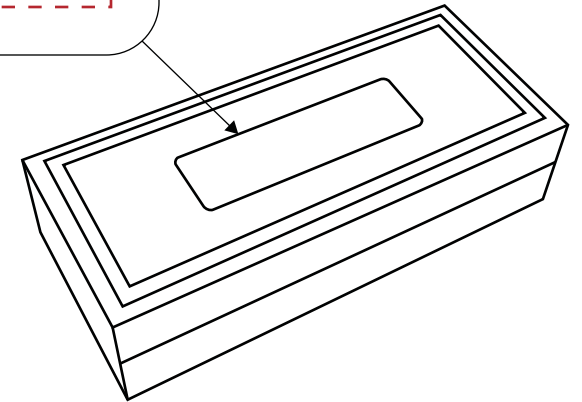

4627004

President Presentation Set with 10 1/2" American Rosewood Gavel, Sound Block, and Charcoal Case  
Production Proof

Engraving Area: 3.5"W x .625"H

4670019 - Rotary Engraved Brass Gavel Band

4627004

President Presentation Set with 10 1/2" American Rosewood Gavel, Sound Block, and Charcoal Case  
Production Proof

4671017 - Laser Engraved Gavel Handle w/ Black Color Fill

**4627004**

**President Presentation Set with 10 1/2" American Rosewood Gavel, Sound Block, and Charcoal Case  
Production Proof**

Engraving Area: 5.5"W x 1.5"H

**4671021 - Laser Engraved 6"W x 2"H Black Brass Plate**