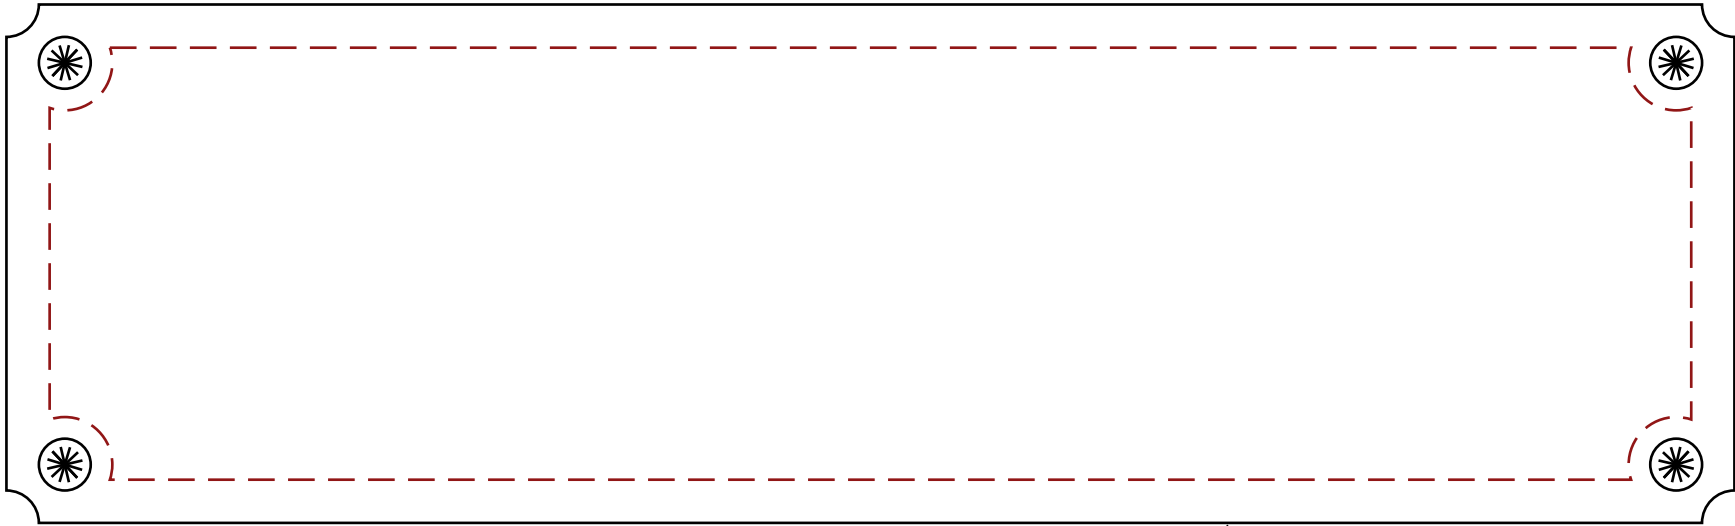

4624035

12" x 9" Walnut Finish Split Metal Gavel Plaque with Disc Holder | Specify Disc
Production Proof

Engraving Area: 9.5"W x 2.5"H
(shown at 90%)

Laser Engraved - 10"W x 3"H **Black Brass / Bright Gold Plate**