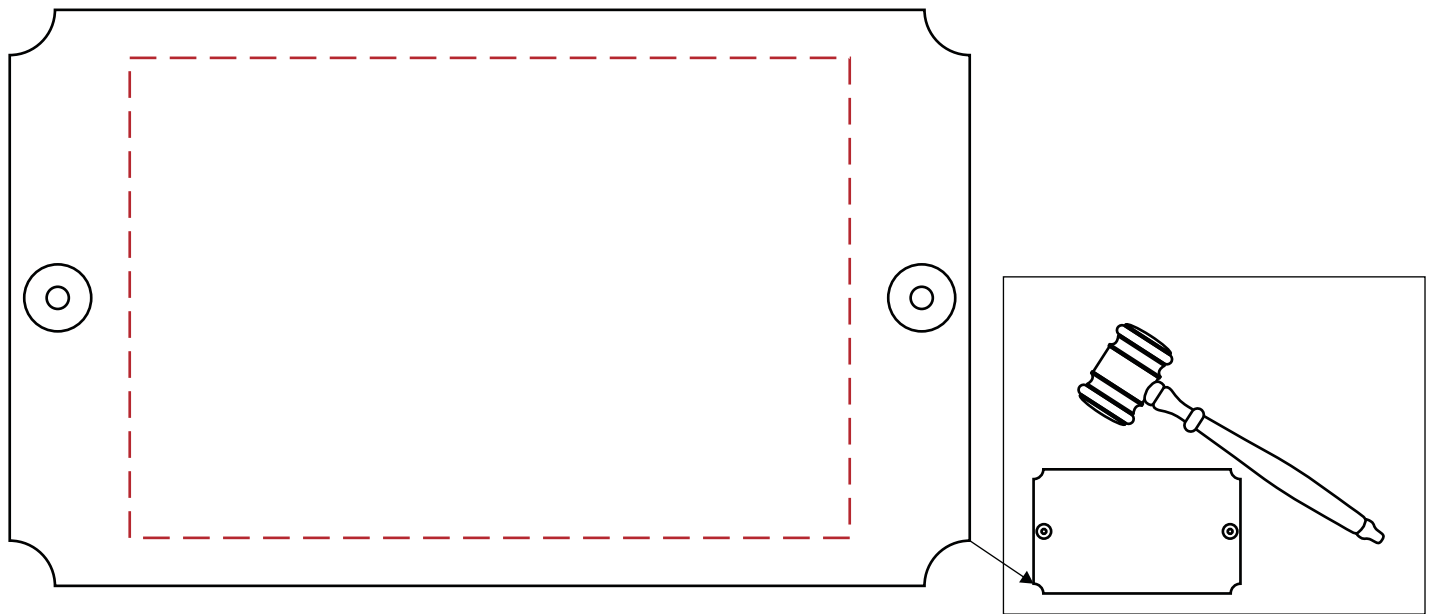

4624015
10" x 8" Genuine Walnut Gavel Plaque
Production Proof

Engraving Area: 3.75"W x 2.5"H

4671036 - Laser Engraved
5"W x 3"H Bright Gold Plate