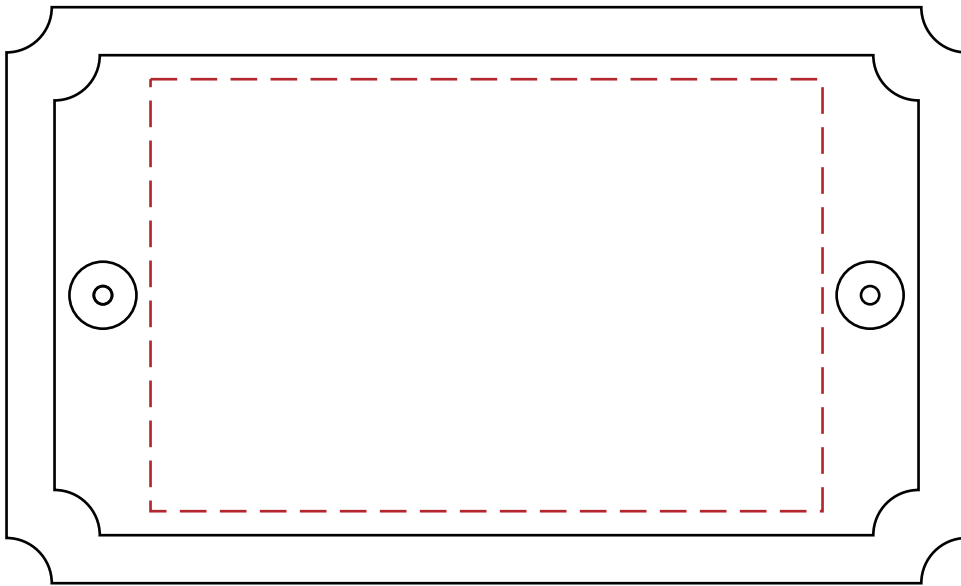

4624014
10" x 8" Genuine Walnut Gavel Plaque
Production Proof

Engraving Area: 3.5"W x 2.25"H

4671036 - Laser Engraved
5"W x 3"H Designer Black Brass Plate