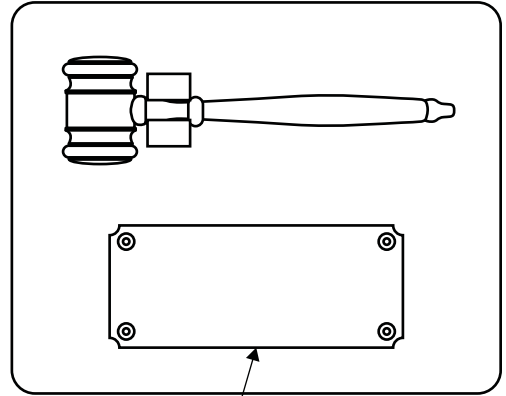

4624011

10" x 8" Genuine Walnut Gavel Plaque w/ American Walnut Gavel
Production Proof

Engraving Area: 4.5"W x 2"H

4671036 - Laser Engraved
6"W x 2.5"H **Metal** Plate

4624011

**10" x 8" Genuine Walnut Gavel Plaque w/ American Walnut Gavel
Production Proof**

Engraving Area: 2.5"W x .5"H

4670019 - Rotary Engraved Brass Gavel Band

4624011

**10" x 8" Genuine Walnut Gavel Plaque w/ American Walnut Gavel
Production Proof**

Engraving Area: 2.5"W x .25"H

**4671017 - Laser Engraved
Gavel Handle w/ Black Color Fill**