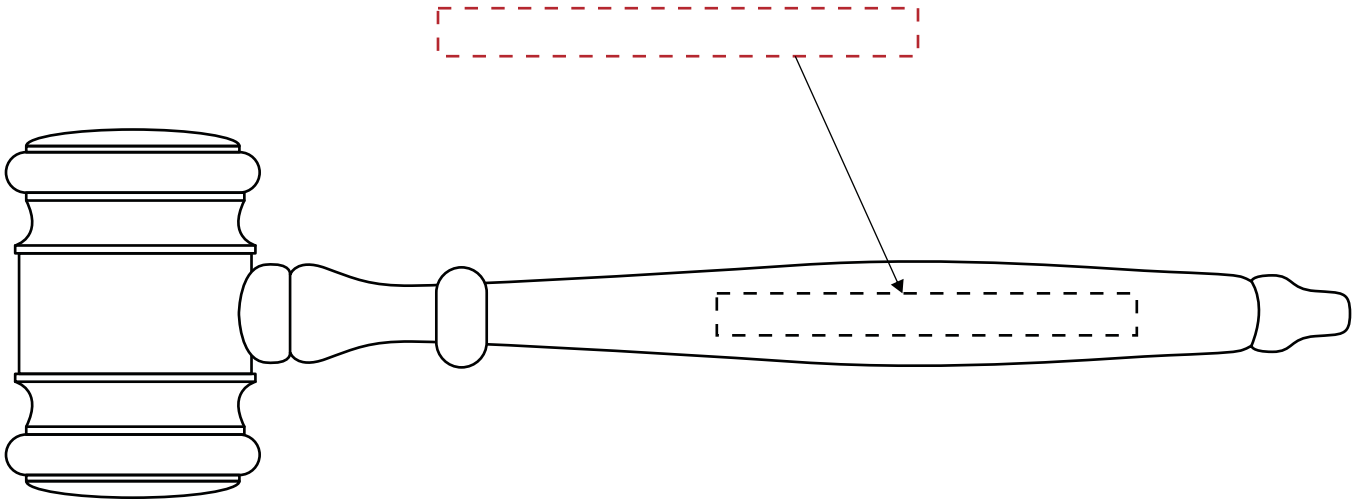

4624011

10" x 8" Genuine Walnut Gavel Plaque w/ American Walnut Gavel
Production Proof

Engraving Area: 4.5"W x 2"H

4671036 - Laser Engraved
6"W x 2.5"H **Metal** Plate

4624011

**10" x 8" Genuine Walnut Gavel Plaque w/ American Walnut Gavel
Production Proof**

Engraving Area: 2.5"W x .5"H

4670019 - Rotary Engraved Brass Gavel Band

4624011

**10" x 8" Genuine Walnut Gavel Plaque w/ American Walnut Gavel
Production Proof**

Engraving Area: 2.5"W x .25"H

**4671017 - Laser Engraved
Gavel Handle w/ Black Color Fill**