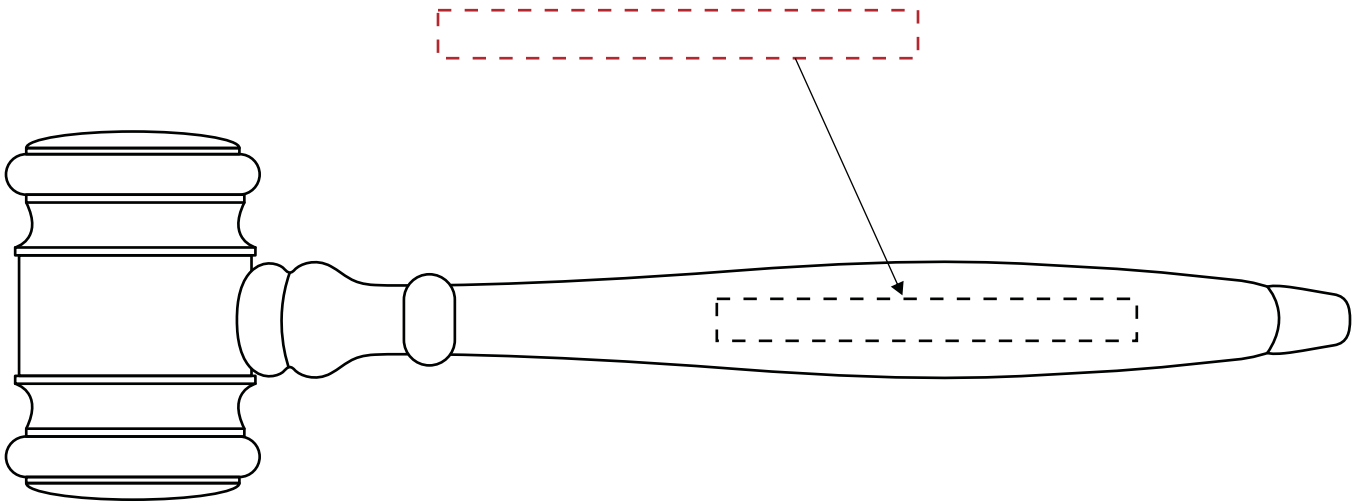

4624009

10" x 8" Genuine Walnut Gavel Plaque w/ Gold Finish Gavel
Production Proof

Engraving Area: 5.5"W x 2"H

4671036 - Laser Engraved
6"W x 2.5"H **Metal** Plate

4624009

**10" x 8" Genuine Walnut Gavel Plaque w/ Gold Finish Gavel
Production Proof**

Engraving Area: 2.5"W x .5"H

4670019 - Rotary Engraved Brass Gavel Band

4624009

**10" x 8" Genuine Walnut Gavel Plaque w/ Gold Finish Gavel
Production Proof**

Engraving Area: 2.5"W x .25"H

**4671017 - Laser Engraved
Gavel Handle w/ Black Color Fill**