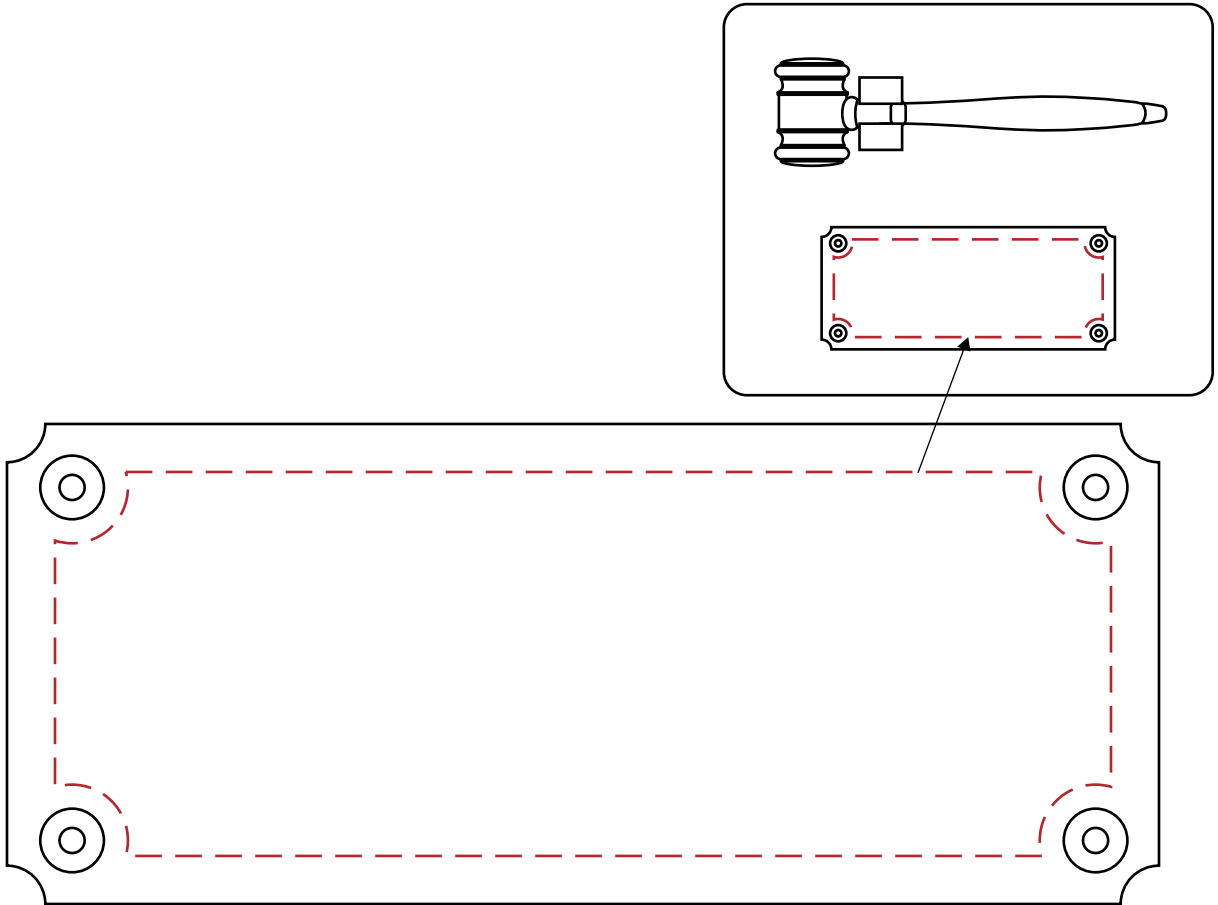

4624009

10" x 8" Genuine Walnut Gavel Plaque w/ Gold Finish Gavel
Production Proof

Engraving Area: 5.5"W x 2"H

4671036 - Laser Engraved
6"W x 2.5"H **Metal** Plate

4624009

**10" x 8" Genuine Walnut Gavel Plaque w/ Gold Finish Gavel
Production Proof**

Engraving Area: 2.5"W x .5"H

4670019 - Rotary Engraved Brass Gavel Band

4624009

**10" x 8" Genuine Walnut Gavel Plaque w/ Gold Finish Gavel
Production Proof**

Engraving Area: 2.5"W x .25"H

**4671017 - Laser Engraved
Gavel Handle w/ Black Color Fill**