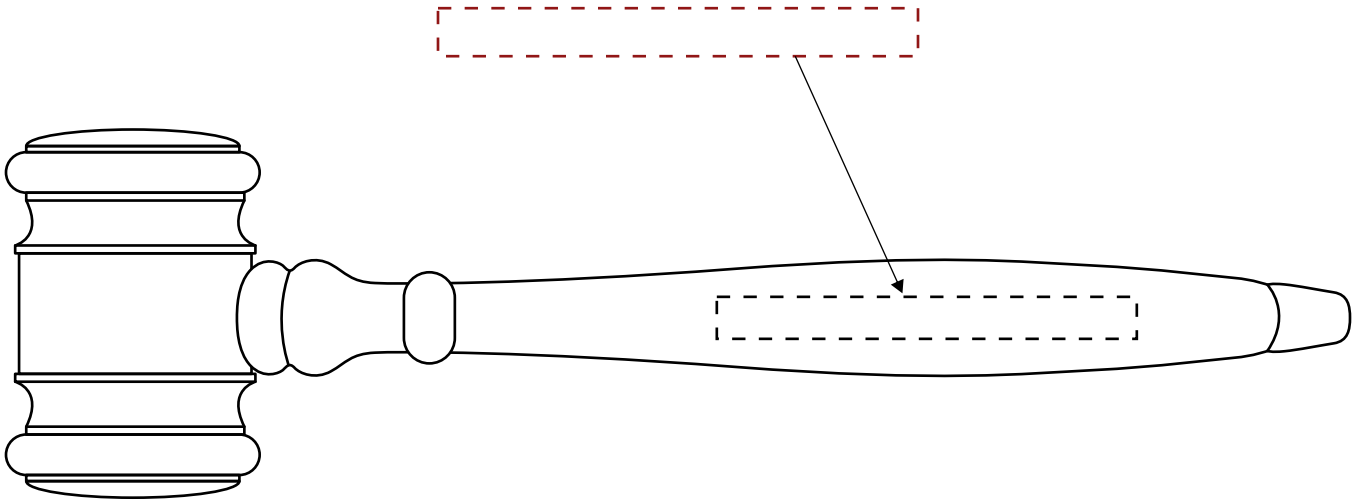

4624008

8" x 10" Walnut Finish Gavel Plaque w/ American Walnut Gavel
Production Proof

Engraving Area: 4.5"W x 2.5"H

4671036 - Laser Engraved
6"W x 3"H **Metal** Plate

4624008

**8" x 10" Walnut Finish Gavel Plaque w/ American Walnut Gavel
Production Proof**

Engraving Area: 2.5"W x .5"H

4670019 - Rotary Engraved Brass Gavel Band

4624008

**8" x 10" Walnut Finish Gavel Plaque w/ American Walnut Gavel
Production Proof**

Engraving Area: 2.5"W x .25"H

**4671017 - Laser Engraved
Gavel Handle w/ Black Color Fill**