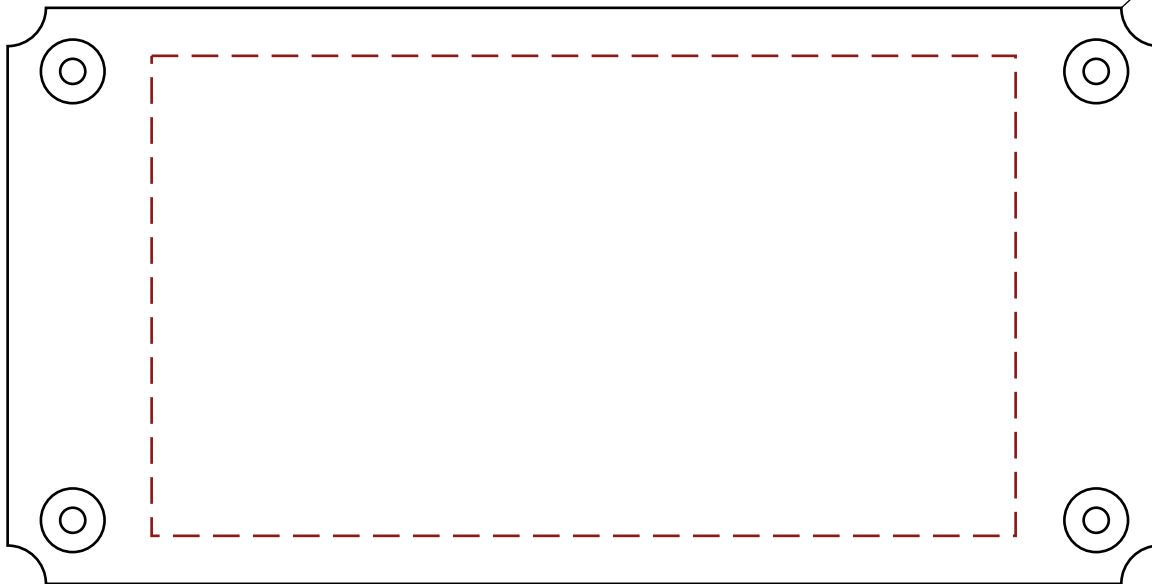

4624008

8" x 10" Walnut Finish Gavel Plaque w/ American Walnut Gavel
Production Proof

Engraving Area: 4.5"W x 2.5"H

4671036 - Laser Engraved
6"W x 3"H **Metal** Plate

4624008

**8" x 10" Walnut Finish Gavel Plaque w/ American Walnut Gavel
Production Proof**

Engraving Area: 2.5"W x .5"H

4670019 - Rotary Engraved Brass Gavel Band

4624008

**8" x 10" Walnut Finish Gavel Plaque w/ American Walnut Gavel
Production Proof**

Engraving Area: 2.5"W x .25"H

**4671017 - Laser Engraved
Gavel Handle w/ Black Color Fill**