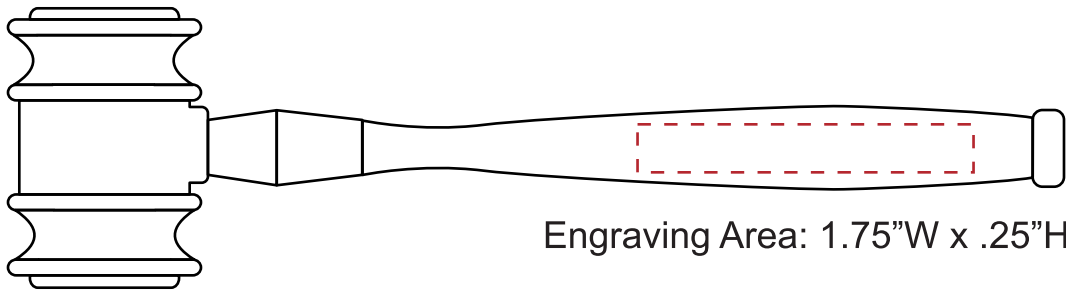

4624007

**8" x 6" Walnut Gavel Plaque with 5 1/2" Miniature Goldtone Gavel
Production Proof**

Engraving Area: 4.5"W x 1.25"H

**4671035 - Laser Engraved 5.5"W x 1.75"H
Color Metal Plate**

4624007

**8" x 6" Walnut Gavel Plaque with 5 1/2" Miniature Goldtone Gavel
Production Proof**