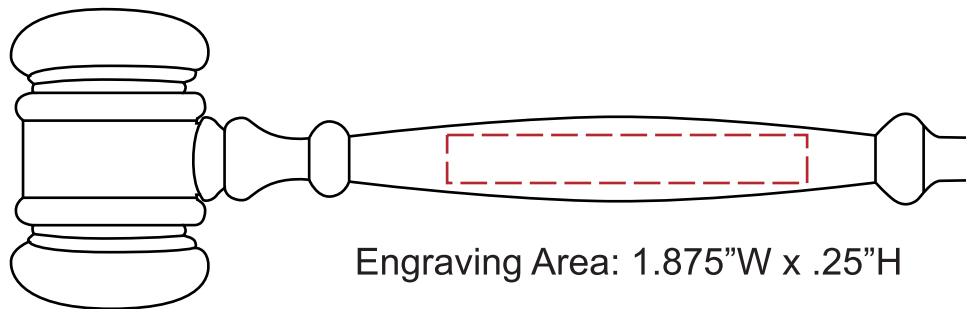

4624004
7" x 5" Walnut Finish Gavel Plaque with 5" Miniature Gavel
Production Proof

Engraving Area: 3.75"W x 1"H

4671035 - Laser Engraved 4.5"W x 1.5"H
Small Color Metal Plate

4624004
7" x 5" Walnut Finish Gavel Plaque with 5" Miniature Gavel
Production Proof

**4671001 - Laser Engraved Gavel Handle with
Black Color Fill**