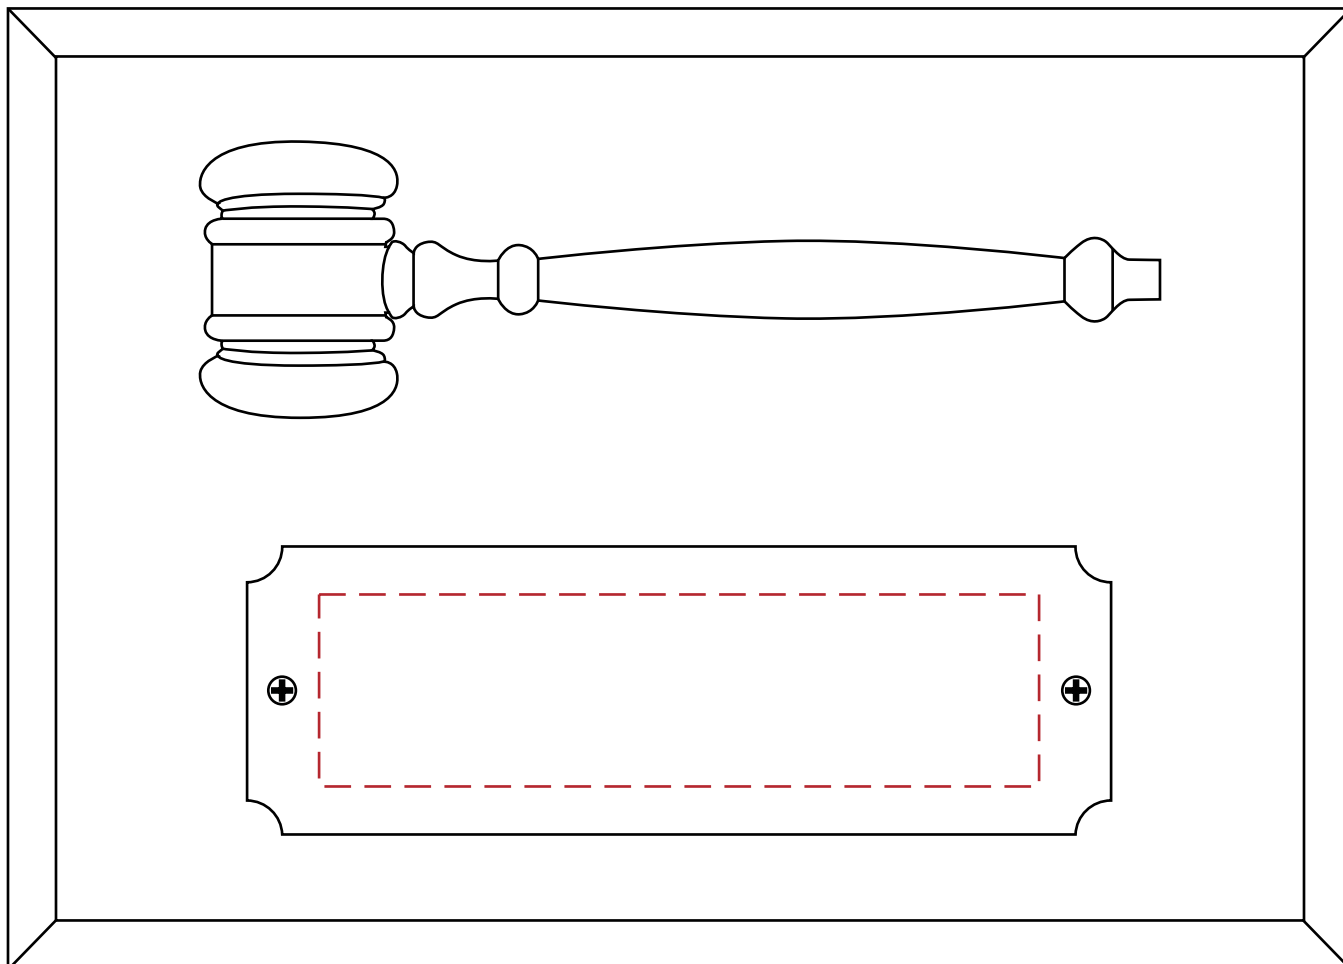

4624004
7" x 5" Walnut Finish Gavel Plaque with 5" Miniature Gavel
Production Proof

Engraving Area: 3.75"W x 1"H

4671035 - Laser Engraved 4.5"W x 1.5"H
Small Color Metal Plate

4624004
7" x 5" Walnut Finish Gavel Plaque with 5" Miniature Gavel
Production Proof

**4671001 - Laser Engraved Gavel Handle with
Black Color Fill**