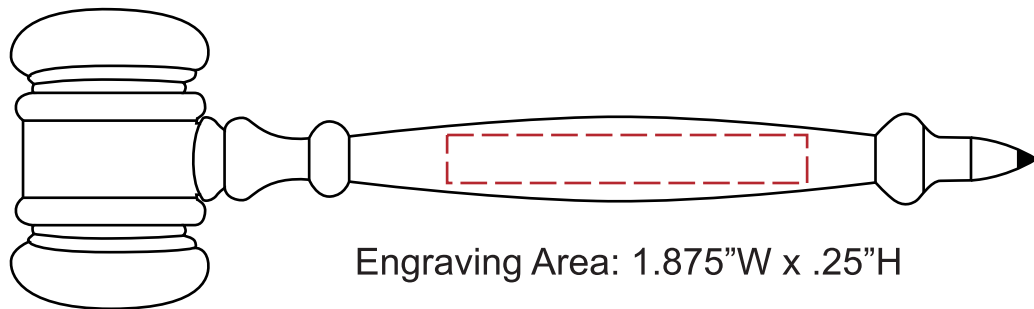

4623001
5" Walnut Finish Miniature Gavel
Production Proof

**4671001 - Laser Engraved Gavel Handle with
Black Color Fill**

4623001
5" Walnut Finish Miniature Gavel
Production Proof

4673007 - White Imprint