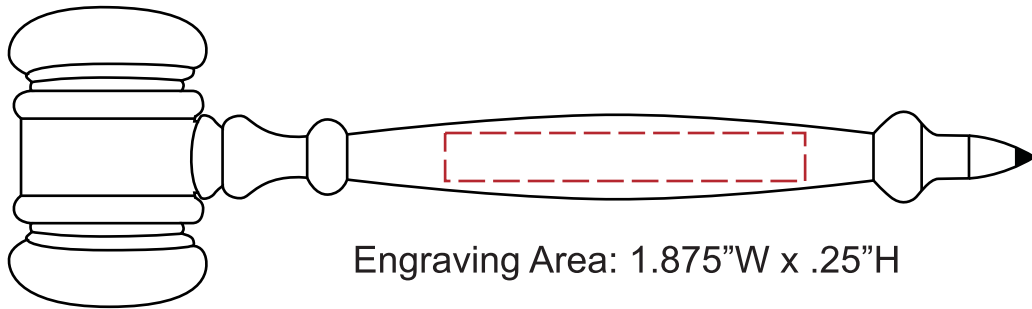

4623001
5" Walnut Finish Miniature Gavel
Production Proof

**4671001 - Laser Engraved Gavel Handle with
Black Color Fill**

4623001
5" Walnut Finish Miniature Gavel
Production Proof

4673007 - White Imprint