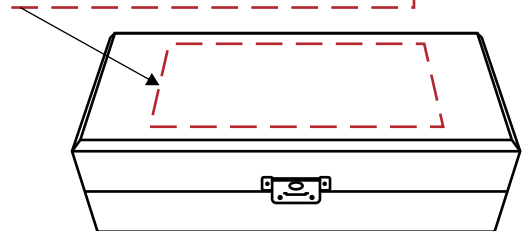

4621002
Leader Presentation Set with 10 1/2" American Walnut Gavel and American Walnut Case
Production Proof

Engraving Area: 8"W x 4"H

4671015 - Laser Engraved Case w/ Black Color Fill

4621002
Leader Presentation Set with 10 1/2" American Walnut Gavel and American Walnut Case
Production Proof

Engraving Area: 3.5"W x .625"H

4670019 - Rotary Engraved Brass Gavel Band

4621002
Leader Presentation Set with 10 1/2" American Walnut Gavel and American Walnut Case
Production Proof

4671017 - Laser Engraved Gavel Handle w/ Black Color Fill

4621002
Leader Presentation Set with 10 1/2" American Walnut Gavel and American Walnut Case
Production Proof

Engraving Area: 6.5"W x 2.5"H

4671022 - Laser Engraved 7"W x 3"H Black Brass Plate