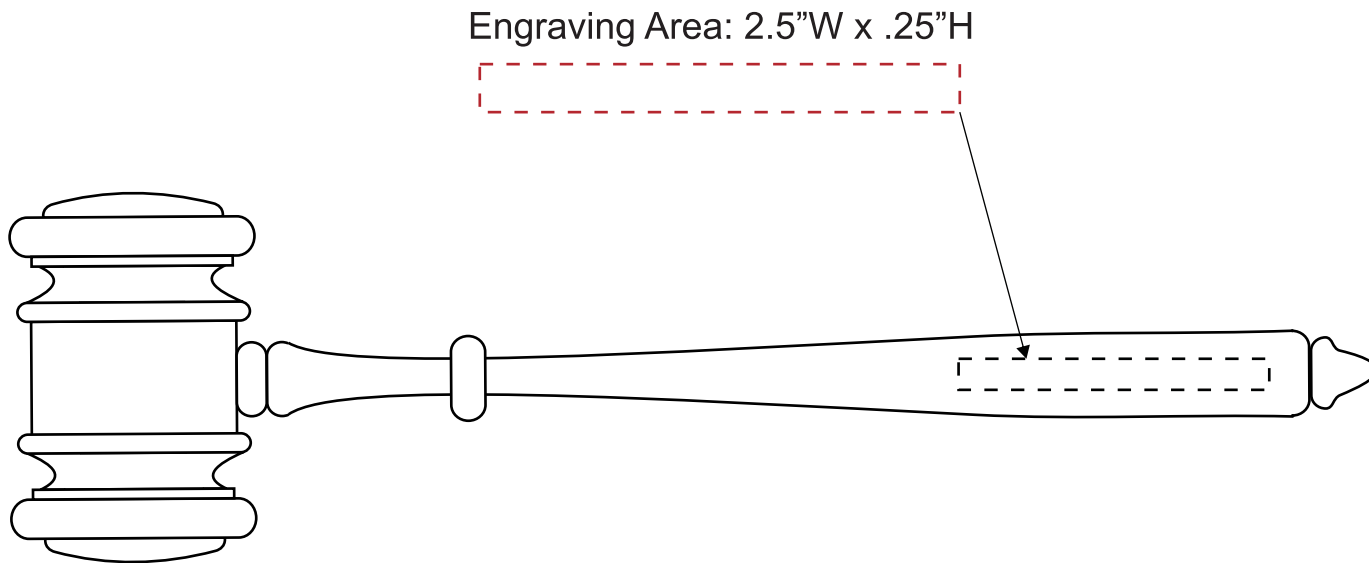

4621002
Leader Presentation Set with 10 1/2" American Walnut Gavel and American Walnut Case
Production Proof

Engraving Area: 8"W x 4"H

4671015 - Laser Engraved Case w/ Black Color Fill

4621002
Leader Presentation Set with 10 1/2" American Walnut Gavel and American Walnut Case
Production Proof

Engraving Area: 3.5"W x .625"H

4670019 - Rotary Engraved Brass Gavel Band

4621002
Leader Presentation Set with 10 1/2" American Walnut Gavel and American Walnut Case
Production Proof

4671017 - Laser Engraved Gavel Handle w/ Black Color Fill

4621002
Leader Presentation Set with 10 1/2" American Walnut Gavel and American Walnut Case
Production Proof

Engraving Area: 6.5"W x 2.5"H

4671022 - Laser Engraved 7"W x 3"H Black Brass Plate