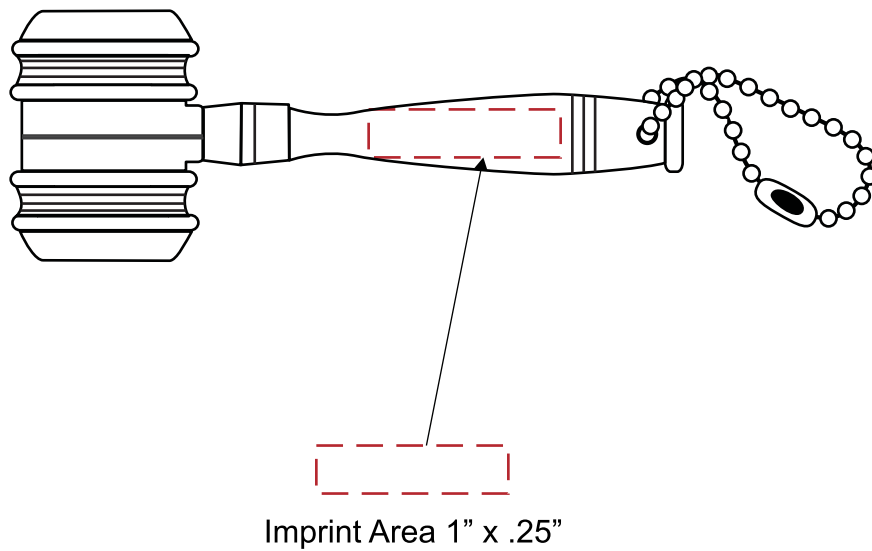

**4617001**  
**3 1/2" Barrel-Style Walnut Finish Miniature Gavel**  
**Production Proof**

**4671001 - Laser Engraved Gavel Handle with  
Black Color Fill**

**4617001**  
**3 1/2" Barrel-Style Walnut Finish Miniature Gavel**  
**Production Proof**

Imprint Area 1" x .25"

**4673007 - White Imprint**