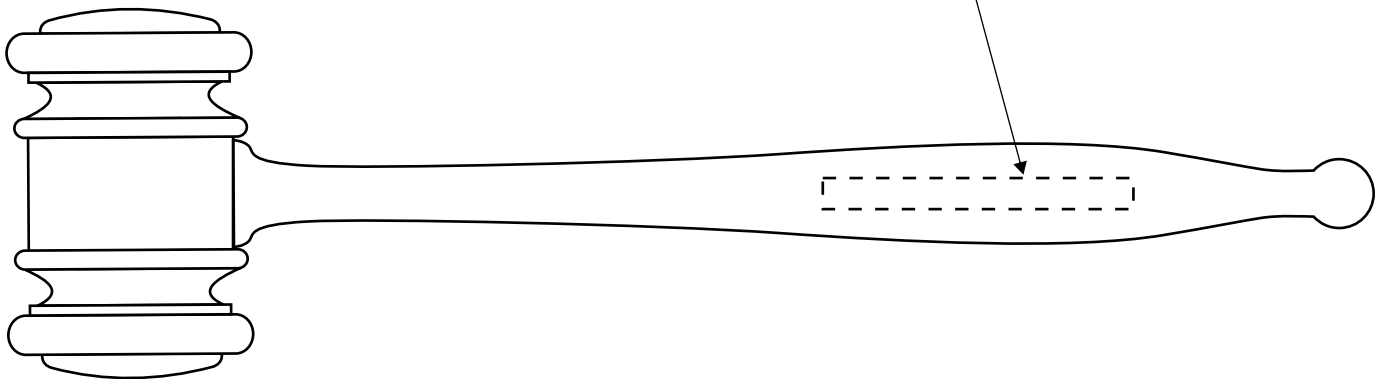

4614004
Director Presentation Set w/ 10 1/2" American Rosewood Gavel,
Sound Block and Case
Production Proof

Engraving Area: 3"W x .625"H

Rotary Engraved Brass Gavel Band

4614004
Director Presentation Set w/ 10 1/2" American Rosewood Gavel,
Sound Block and Case
Production Proof

Engraving Area: 3"W x .625"H

4672003 - Screen Printed Brass Gavel Band

4614004
Director Presentation Set w/ 10 1/2" American Rosewood Gavel,
Sound Block and Case
Production Proof

Engraving Area: 2.5"W x .25"H

4671017 - Laser Engraved
Gavel Handle w/ Gold Color Fill

4614004

**Director Presentation Set w/ 10 1/2" American Rosewood Gavel,
Sound Block and Case
Production Proof**

Engraving Area: 3" sq.

**4671016 - Laser Engraved Sound Block
w/ Gold Color Fill**