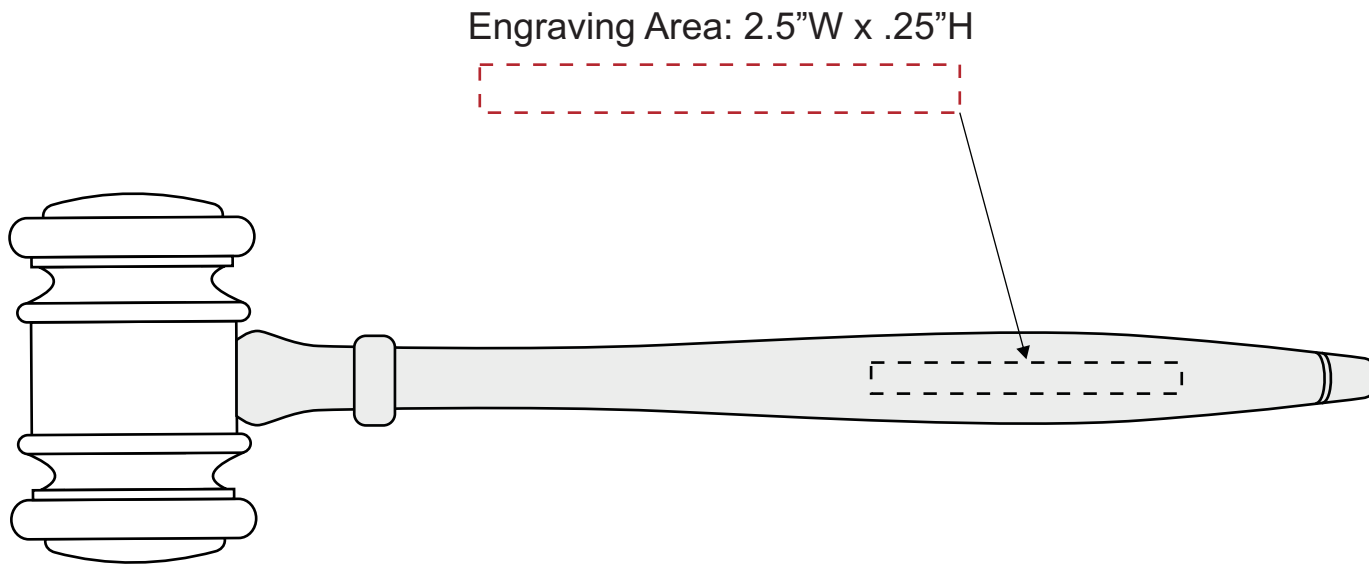

4613016
10 1/2" Ebony Finish Gavel with American Walnut & Ebony Desk Stand
Production Proof

Engraving Area: 3"W x .625"H

4670019 - Laser Engraved Silver Gavel Band

4613016
10 1/2" Ebony Finish Gavel with American Walnut & Ebony Desk Stand
Production Proof

Engraving Area: 10.75"W x .625"H
(shown at 90%)

4671033 - Laser Engraved 11"W x .875"H Bright Silver Plate

4613016
10 1/2" Ebony Finish Gavel with American Walnut & Ebony Desk Stand
Production Proof

4671017 - Laser Engraved Gavel Handle w/ Silver Color Fill

4613016
10 1/2" Ebony Finish Gavel with American Walnut & Ebony Desk Stand
Production Proof

Engraving Area: 11"W x .875"H
(shown at 90%)

4671034 - Laser Engraved Ebony Base w/ Silver Color Fill