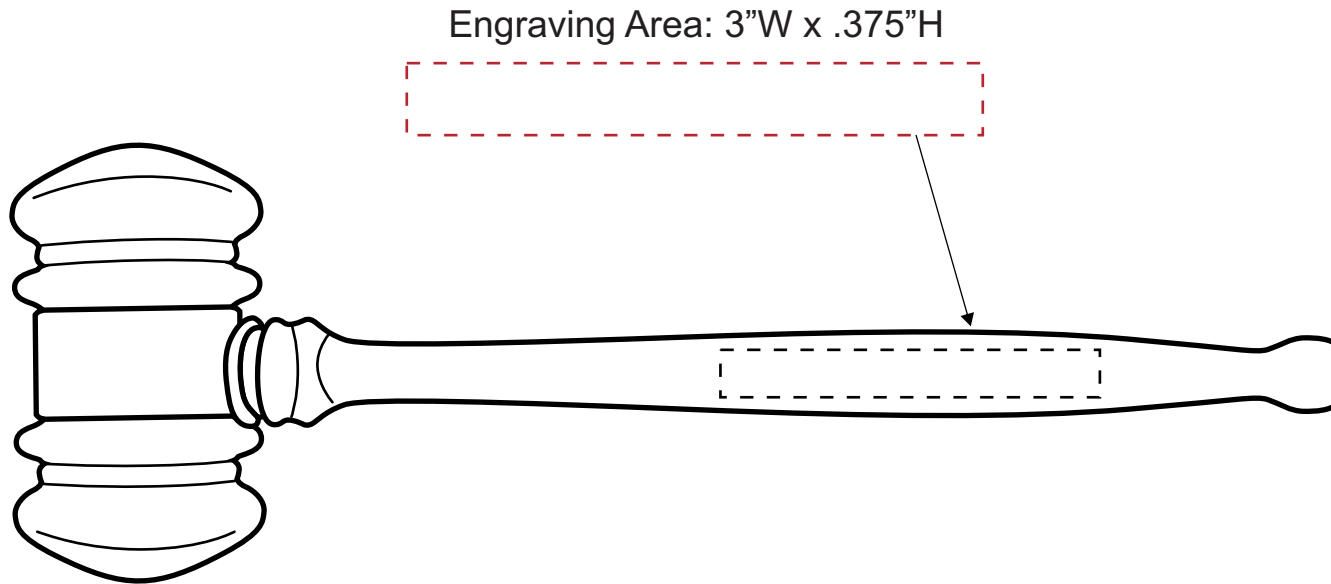

4613011
10 1/2" Gavel Piano Finish Rosewood Desk Stand Presentation Set
Production Proof

Engraving Area: 5.25"W x 1.25"H

4671029 - Laser Engraved 5.5"W x 1.5"H Black Brass Plate

4613011
10 1/2" Gavel Piano Finish Rosewood Desk Stand Presentation Set
Production Proof

Engraving Area: 5.5"W x 1.5"H

4671030 - Laser Engraved Base with Gold Color Fill

4613011
10 1/2" Gavel Piano Finish Rosewood Desk Stand Presentation Set
Production Proof

4671017 - Laser Engraved Gavel Handle w/ Gold Color Fill

4613011
10 1/2" Gavel Piano Finish Rosewood Desk Stand Presentation Set
Production Proof

Engraving Area: 8.25"W x 4.25"H
(shown at 85%)

4671031 - Laser Engraved 9"W x 5"H Black Brass Case Plate