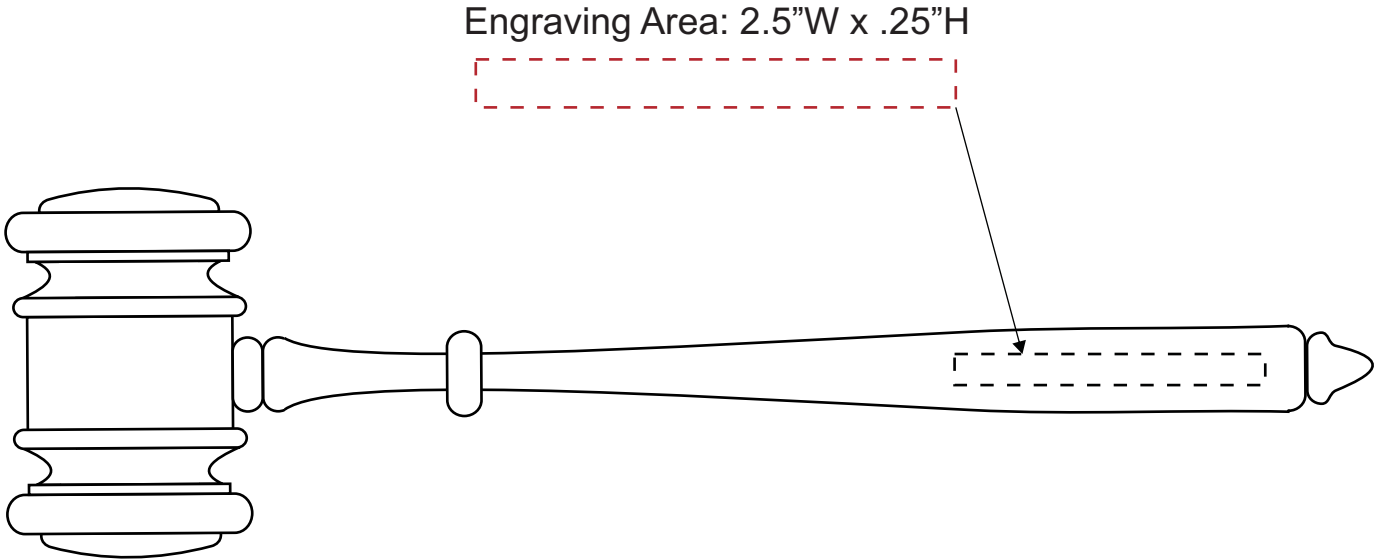

**4613007**  
**10 1/2" American Walnut Gavel with American Walnut & Ebony Desk Stand**  
**Production Proof**

Engraving Area: 3"W x .625"H

**4670019 - Rotary Engraved Brass Gavel Band**

**4613007**  
**10 1/2" American Walnut Gavel with American Walnut & Ebony Desk Stand**  
**Production Proof**

Engraving Area: 10.75"W x .625"H  
(shown at 90%)

**4671033 - Laser Engraved 11"W x .875"H Bright Gold Plate**

**4613007**  
**10 1/2" American Walnut Gavel with American Walnut & Ebony Desk Stand**  
**Production Proof**

**4671017 - Laser Engraved Gavel Handle w/ Black Color Fill**

**4613007**  
**10 1/2" American Walnut Gavel with American Walnut & Ebony Desk Stand**  
**Production Proof**

Engraving Area: 11"W x .875"H  
(shown at 90%)