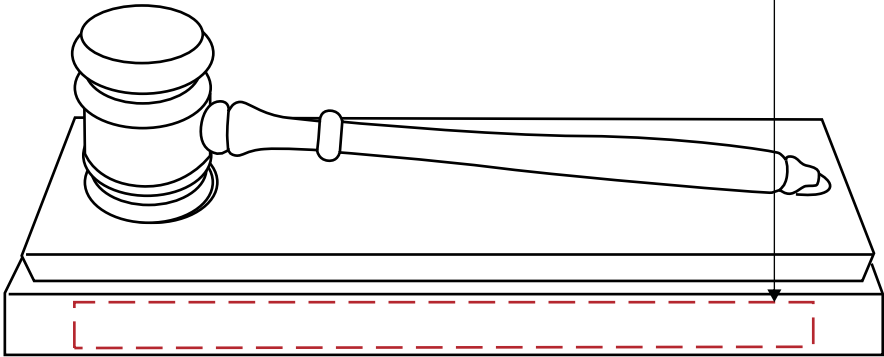

**4613007**  
**10 1/2" American Walnut Gavel with American Walnut & Ebony Desk Stand**  
**Production Proof**

Engraving Area: 3"W x .625"H

**4670019 - Rotary Engraved Brass Gavel Band**

**4613007**  
**10 1/2" American Walnut Gavel with American Walnut & Ebony Desk Stand**  
**Production Proof**

Engraving Area: 10.75"W x .625"H  
(shown at 90%)

**4671033 - Laser Engraved 11"W x .875"H Bright Gold Plate**

**4613007**  
**10 1/2" American Walnut Gavel with American Walnut & Ebony Desk Stand**  
**Production Proof**

**4671017 - Laser Engraved Gavel Handle w/ Black Color Fill**

**4613007**  
**10 1/2" American Walnut Gavel with American Walnut & Ebony Desk Stand**  
**Production Proof**

Engraving Area: 11"W x .875"H  
(shown at 90%)