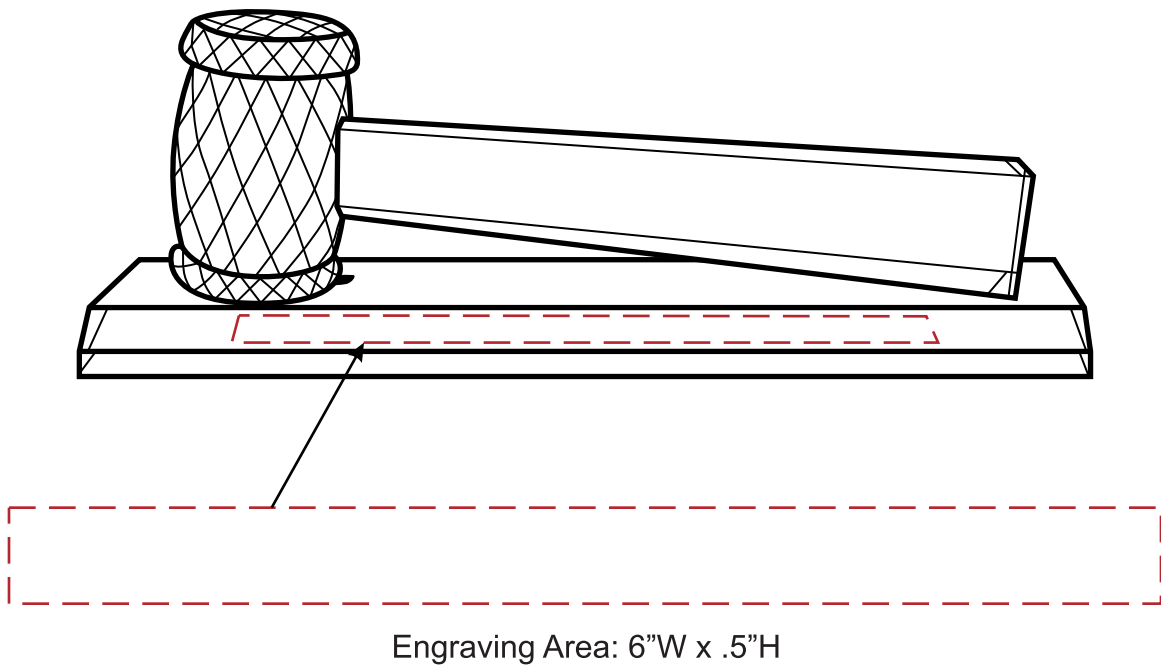

**4612004**  
**10" Optical Crystal Gavel on Base with Blue Gift Box**  
**Production Proof**

**4673008 - Deep Etch Gavel Handle**

**4612004**  
**10" Optical Crystal Gavel on Base with Blue Gift Box**  
**Production Proof**

**4673008 - Deep Etch Base Front**

**4612004**  
**10" Optical Crystal Gavel on Base with Blue Gift Box**  
**Production Proof**

**4673008 - Deep Etch Base Top**