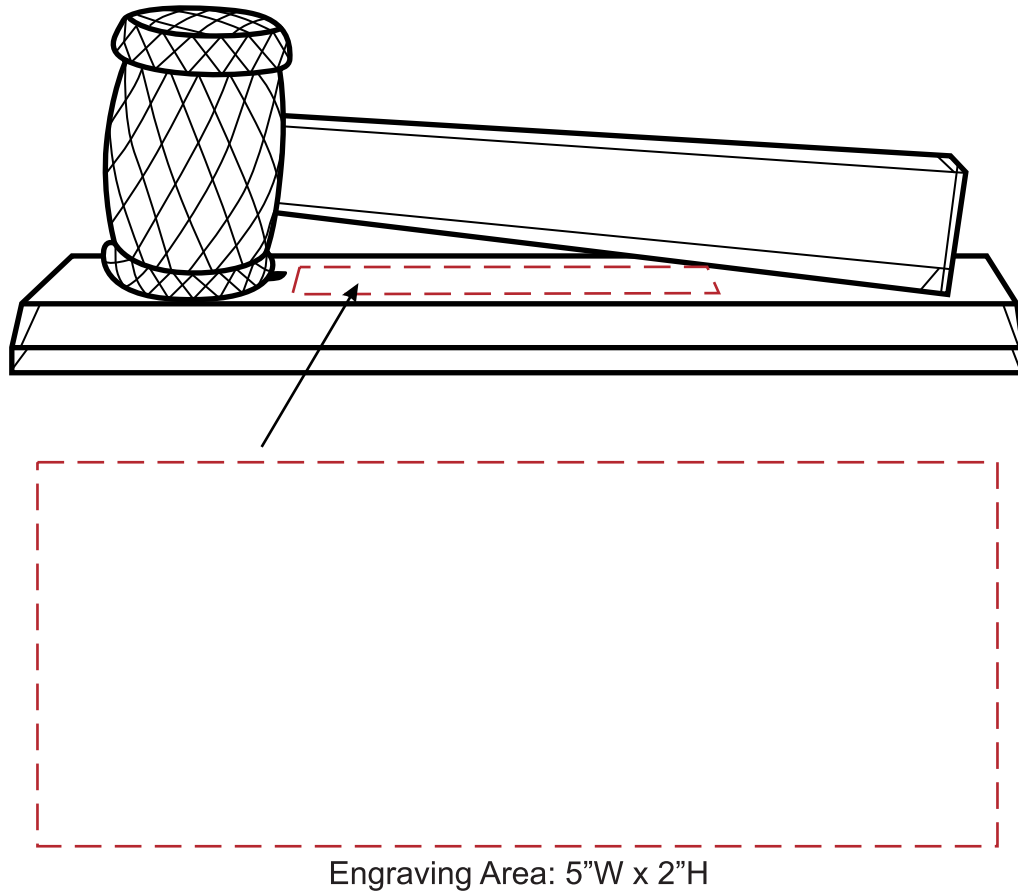

**4612004**  
**10" Optical Crystal Gavel on Base with Blue Gift Box**  
**Production Proof**

**4673008 - Deep Etch Gavel Handle**

**4612004**  
**10" Optical Crystal Gavel on Base with Blue Gift Box**  
**Production Proof**

**4673008 - Deep Etch Base Front**

**4612004**  
**10" Optical Crystal Gavel on Base with Blue Gift Box**  
**Production Proof**

**4673008 - Deep Etch Base Top**