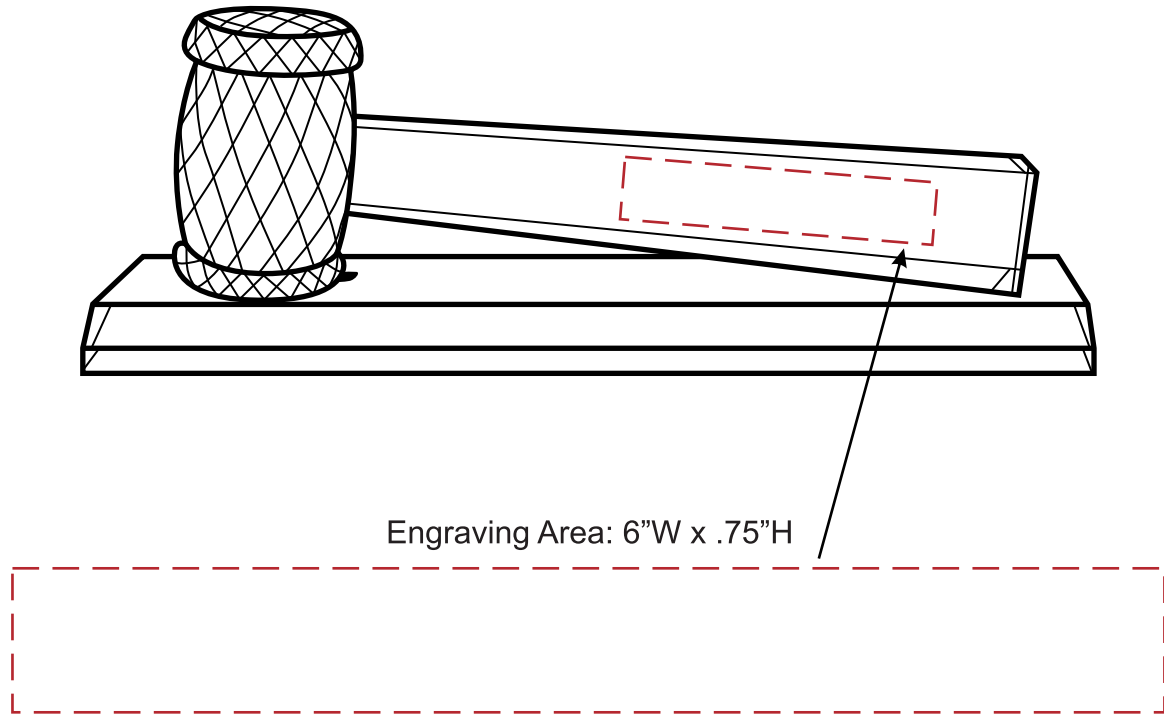

**4612004**  
**10" Optical Crystal Gavel on Base with Blue Gift Box**  
**Production Proof**

**4673008 - Deep Etch Gavel Handle**

**4612004**  
**10" Optical Crystal Gavel on Base with Blue Gift Box**  
**Production Proof**

**4673008 - Deep Etch Base Front**

**4612004**  
**10" Optical Crystal Gavel on Base with Blue Gift Box**  
**Production Proof**

**4673008 - Deep Etch Base Top**