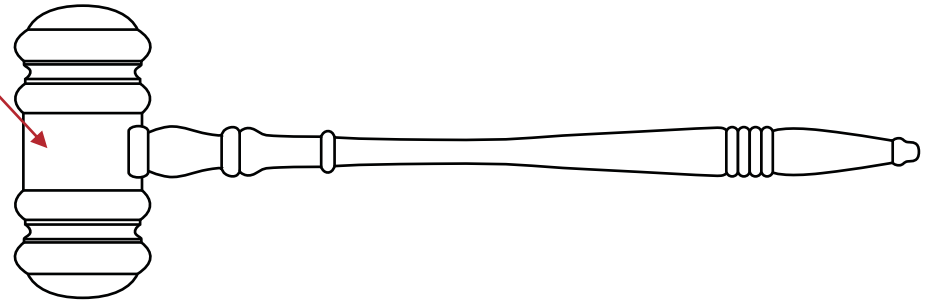

4606003
36" Giant Decorator Gavel
Production Proof

Engraving Area: 8"W x 2.5"H

4670020 - Rotary Engraved Brass Gavel Band

4606003
36" Giant Decorator Gavel
Production Proof

Engraving Area: 12"W x .5"H
(shown at 80%)

4671008 - Laser Engraved Gavel Handle w/ Black Color Fill