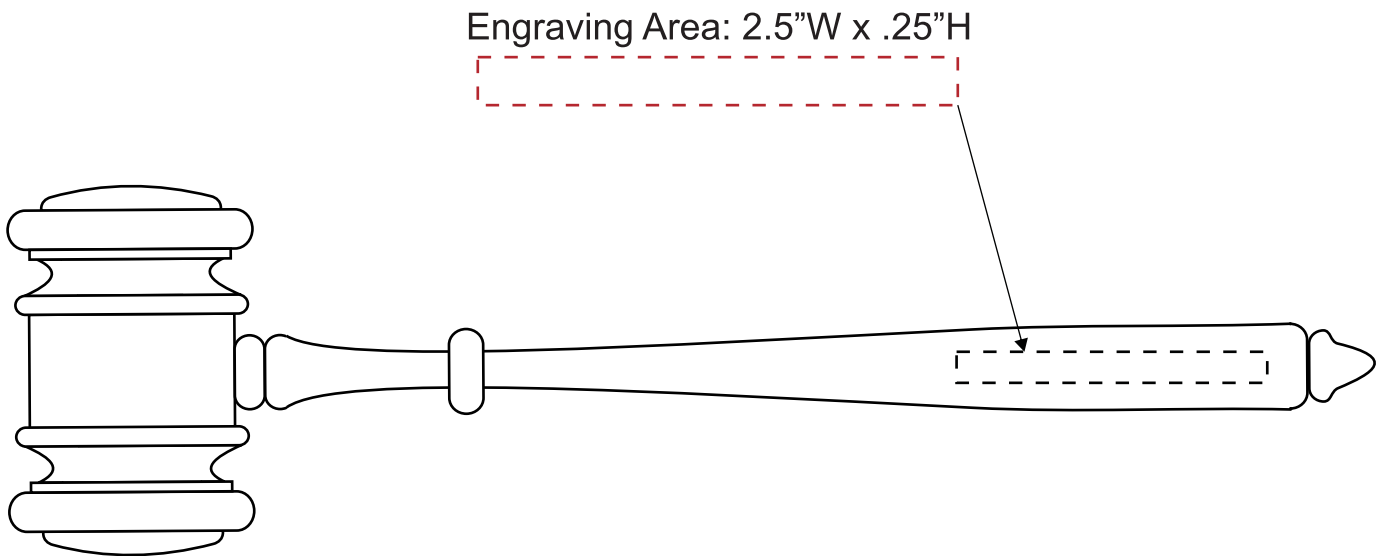

4605001
11" American Walnut Judge's Gavel w/ Gift Box
Production Proof

Engraving Area: 3.5"W x .75"H

Rotary Engraved Brass Gavel Band

4605001
11" American Walnut Judge's Gavel w/ Gift Box
Production Proof

4671017 - Laser Engraved
Gavel Handle w/ Black Color Fill