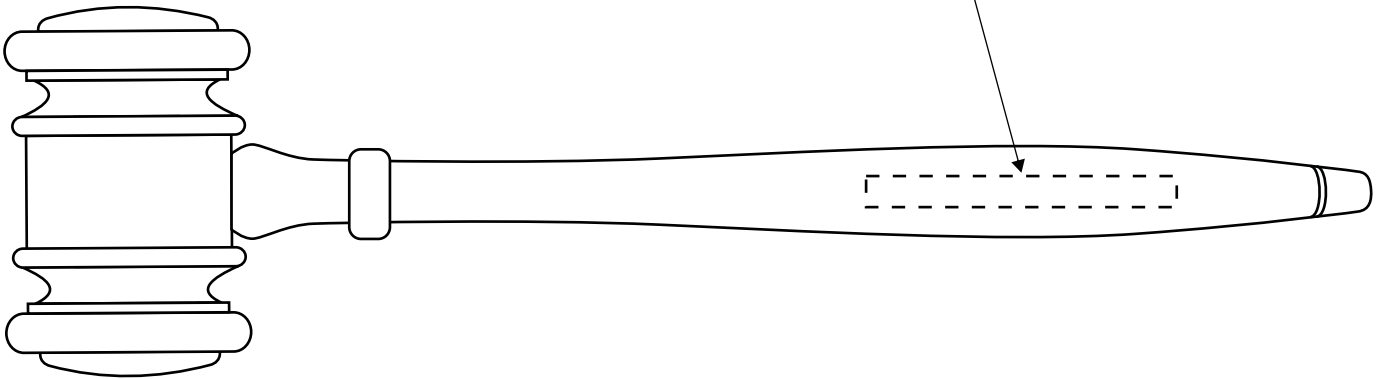

4604006
10.5" Ebony Finish Gavel w/ Gift Box
Production Proof

Engraving Area: 3"W x .625"H

Laser Engraved Silver Gavel Band

4604006
10.5" Ebony Finish Gavel w/ Gift Box
Production Proof

Engraving Area: 2.5"W x .25"H

4671017 - Laser Engraved
Gavel Handle w/ Silver Color Fill