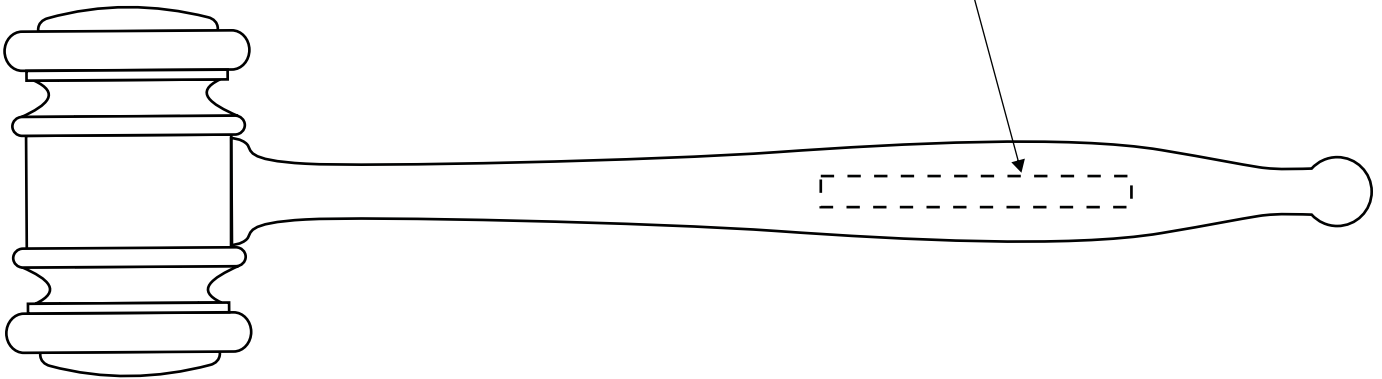

4604004
10.5" American Rosewood Gavel w/ Gift Box
Production Proof

Engraving Area: 3"W x .625"H

Rotary Engraved Brass Gavel Band

4604004
10.5" American Rosewood Gavel w/ Gift Box
Production Proof

Engraving Area: 2.5"W x .25"H

4671017 - Laser Engraved
Gavel Handle w/ Black Color Fill