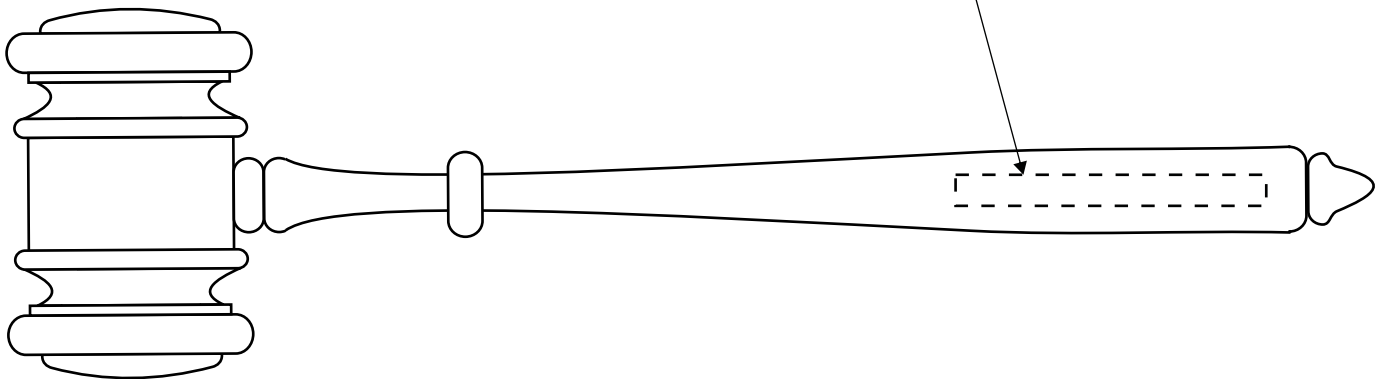

**4604003**  
**10.5" Oak Style Gavel w/ Gift Box**  
**Production Proof**

Engraving Area: 3"W x .625"H

**Rotary Engraved Brass Gavel Band**

**4604003**  
**10.5" Oak Style Gavel w/ Gift Box**  
**Production Proof**

Engraving Area: 2.5"W x .25"H

**4671017 - Laser Engraved**  
**Gavel Handle w/ Black Color Fill**