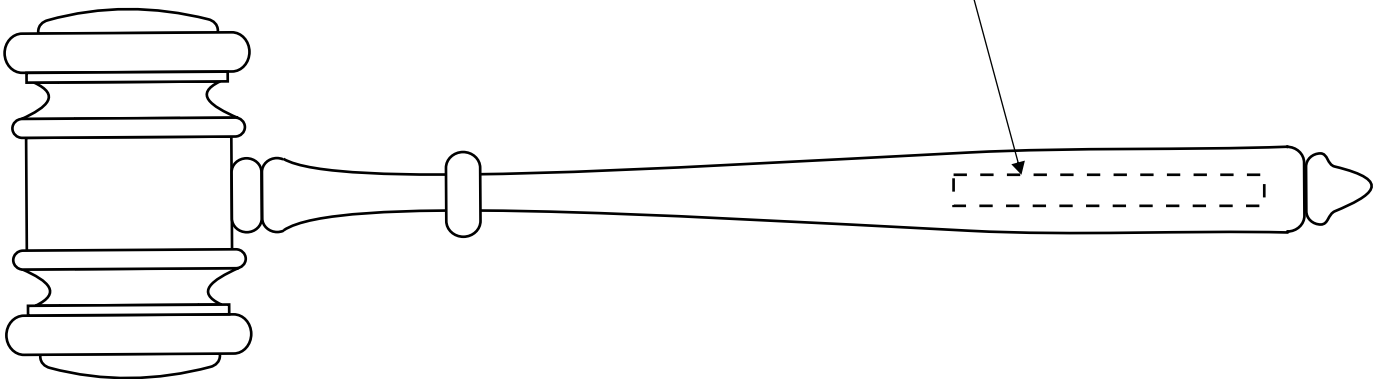

4604002
10.5" American Walnut Gavel w/ Gift Box
Production Proof

Engraving Area: 3"W x .625"H

Rotary Engraved Brass Gavel Band

4604002
10.5" American Walnut Gavel w/ Gift Box
Production Proof

Engraving Area: 2.5"W x .25"H

4671017 - Laser Engraved
Gavel Handle w/ Black Color Fill