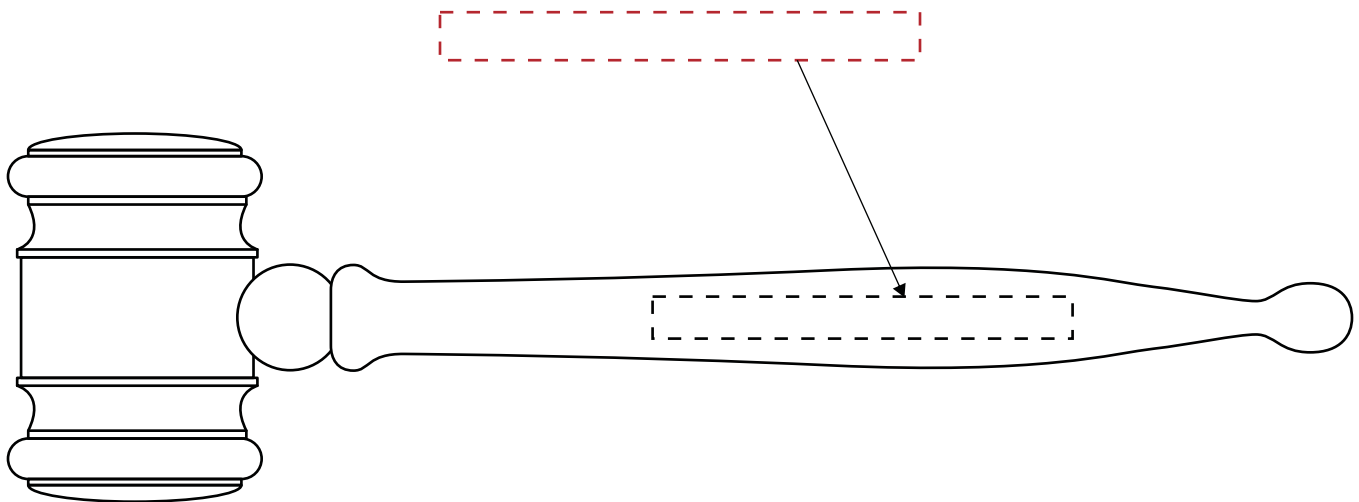

4603006
8" Imported Rosewood Gavel w/ Gift Box
Production Proof

Engraving Area: 2.5"W x .5"H

Rotary Engraved Brass Gavel Band

4603006
8" Imported Rosewood Gavel w/ Gift Box
Production Proof

Engraving Area: 2.5"W x .25"H

4671017 - Laser Engraved
Gavel Handle w/ Gold Color Fill