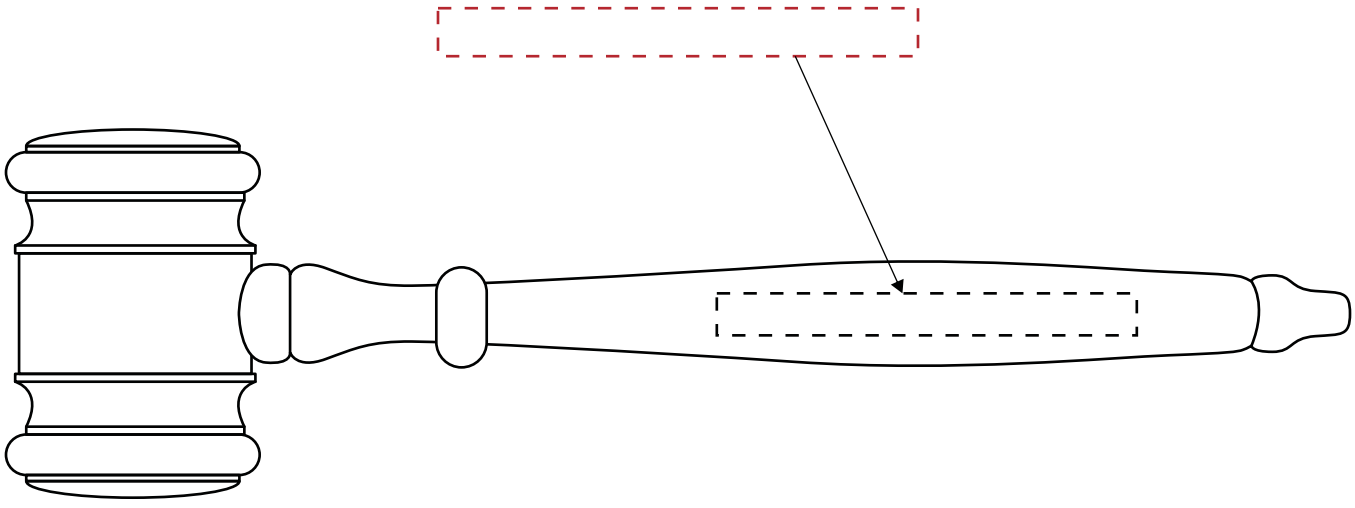

4603004
8" American Walnut Finish Gavel w/ Gift Box
Production Proof

Engraving Area: 2.5"W x .5"H

Rotary Engraved Brass Gavel Band

4603004
8" American Walnut Finish Gavel w/ Gift Box
Production Proof

Engraving Area: 2.5"W x .25"H

4671017 - Laser Engraved
Gavel Handle w/ Black Color Fill