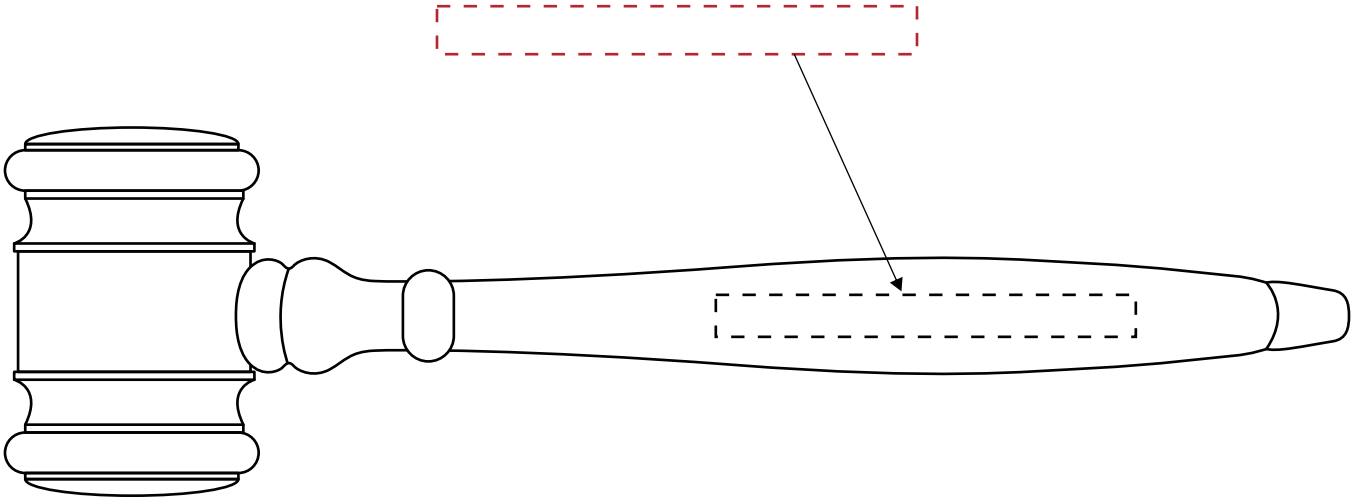

4603003
8" Gold Finish Gavel w/ Gift Box
Production Proof

Engraving Area: 2.5"W x .5"H

Rotary Engraved Brass Gavel Band

4603003
8" Gold Finish Gavel w/ Gift Box
Production Proof

Engraving Area: 2.5"W x .25"H

4671017 - Laser Engraved
Gavel Handle w/ Black Color Fill