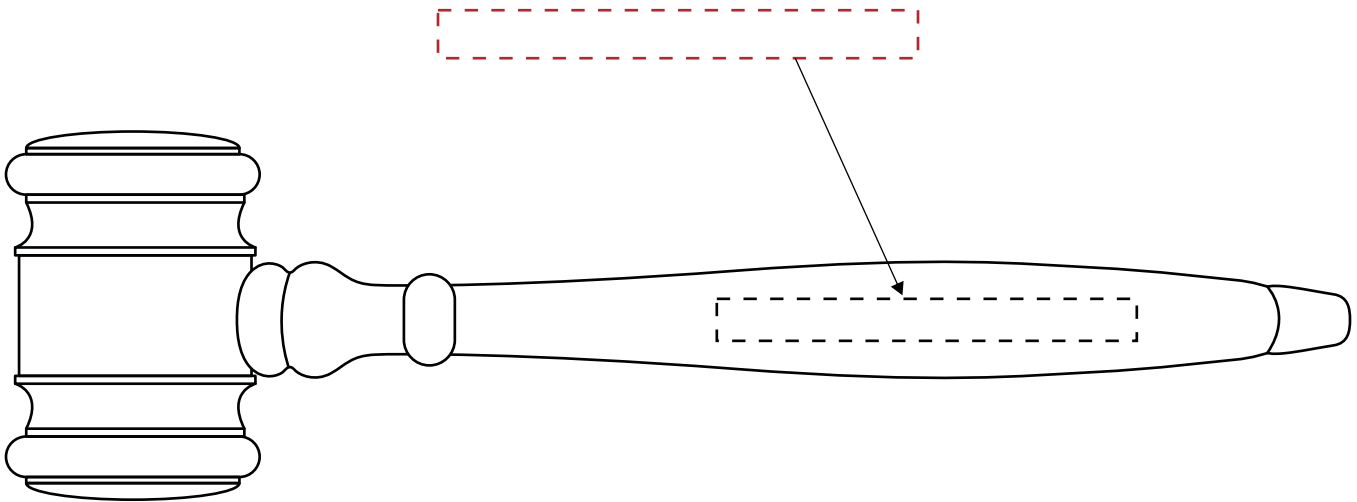

**4603002**  
**8" White Finish Gavel w/ Gift Box**  
**Production Proof**

Engraving Area: 2.5"W x .5"H

**Rotary Engraved Brass Gavel Band**

**4603002**  
**8" White Finish Gavel w/ Gift Box**  
**Production Proof**

Engraving Area: 2.5"W x .25"H

**4671017 - Laser Engraved**  
**Gavel Handle w/ Black Color Fill**