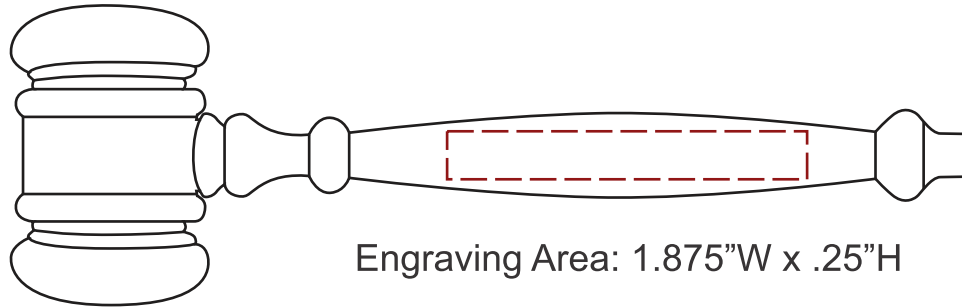

PRODUCTION PROOF

Item: 4601008 - 5" Walnut Finish Miniature Gavel

www.EAGawards.com

4673007 - White Imprint