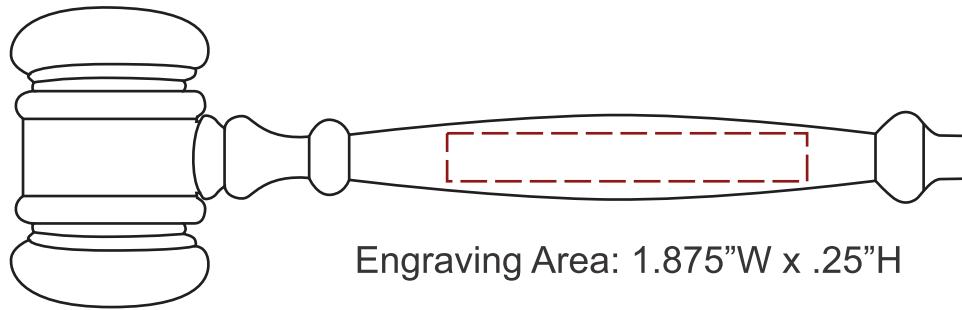

PRODUCTION PROOF

Item: 4601003 - 5" Walnut Finish Miniature Gavel

www.EAGawards.com

**4671001 - Laser Engraved Gavel Handle with
Black Color Fill**