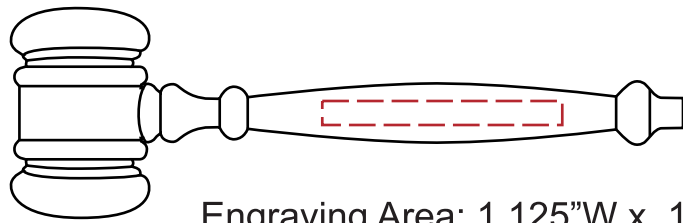

**4601002**  
**3 1/2" Petite-Style Walnut Finish Miniature Gavel**  
**Production Proof**

Engraving Area: 1.125"W x .125"H

**4671001 - Laser Engraved Gavel Handle with  
Black Color Fill**

**4601002**  
**3 1/2" Petite-Style Walnut Finish Miniature Gavel**  
**Production Proof**

Engraving Area: 1.125"W x .125"H

**4673007 - White Imprint**