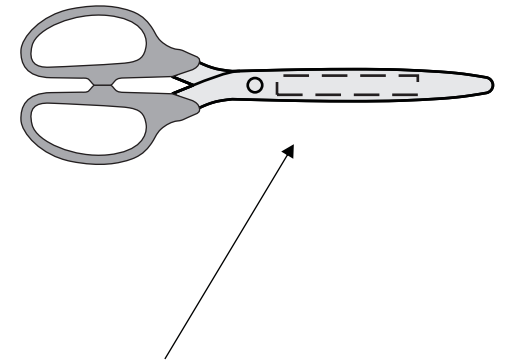

3630005
Grand Opening Kit
25" Ceremonial Scissors w/ Silver Blades
and Specify Color Handles

Imprint Area:
7"W x 1"H

Full Color Direct Printed

Color Options:

PINK

GREEN

YELLOW

PURPLE

RED

BLUE

LIME GREEN

BLACK

ORANGE

NAVY BLUE

3630005
Grand Opening Kit
25" Ceremonial Scissors w/ Silver Blades
and Specify Color Handles

Engraving Area:
7"W x 1"H