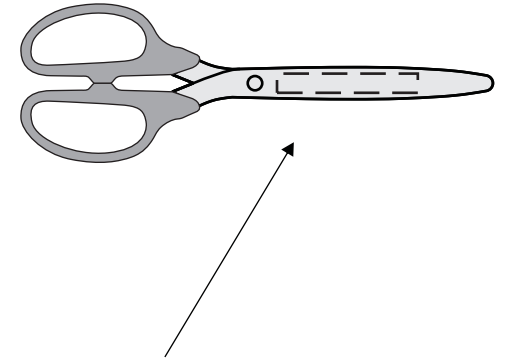

3630005
Grand Opening Kit
25" Ceremonial Scissors w/ Silver Blades
and Specify Color Handles

Imprint Area:
7"W x 1"H

Full Color Direct Printed

Color Options:

PINK

GREEN

YELLOW

PURPLE

RED

BLUE

LIME GREEN

BLACK

ORANGE

NAVY BLUE

3630005
Grand Opening Kit
25" Ceremonial Scissors w/ Silver Blades
and Specify Color Handles

Engraving Area:
7"W x 1"H