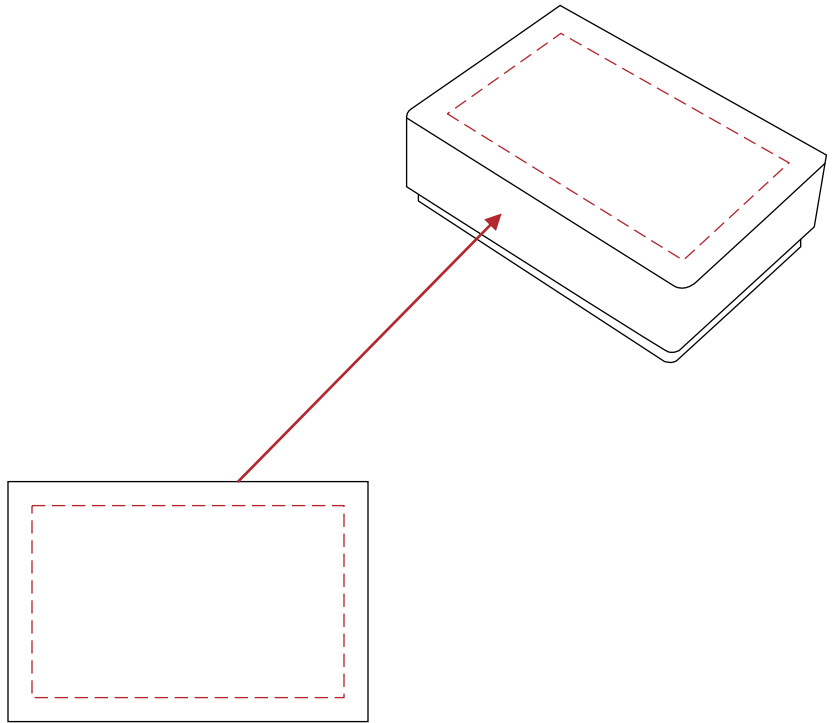

3613001
Scissor Lapel Pin White Gift Box
Production Proof

Imprint Area: 1.625"W x 1"H

Full Color Direct Printed