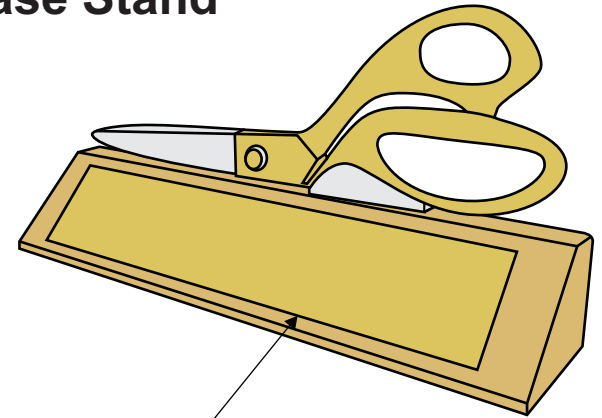

3610014
9.5" Ceremonial Gold Scissors
10.5" x 2" x 1.75" Red Alder Wedge Base Stand
Production Proof

Imprint Area:
8.75"W x 1.25"H

Full Color Printed - 9"W x 1.5"H Brushed Gold Plate

3610014
9.5" Ceremonial Gold Scissors
10.5" x 2" x 1.75" Red Alder Wedge Base Stand
Production Proof

Laser Engraved - 9"W x 1.5"H Bright Gold Plate

Engraving Area:
8.75"W x 1.25"H

3610014
9.5" Ceremonial Gold Scissors
10.5" x 2" x 1.75" Red Alder Wedge Base Stand
Production Proof

Imprint Area:
9"W x 1.5"H

Full Color Direct Printed Base

3610014
9.5" Ceremonial Gold Scissors
10.5" x 2" x 1.75" Red Alder Wedge Base Stand
Production Proof

Laser Engraved - Base with Black Color Fill

Engraving Area:
9"W x 1.5"H