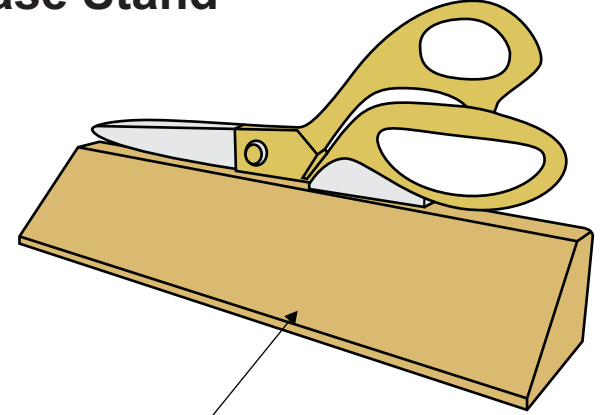

3610014
9.5" Ceremonial Gold Scissors
10.5" x 2" x 1.75" Red Alder Wedge Base Stand
Production Proof

Imprint Area:
8.75"W x 1.25"H

Full Color Printed - 9"W x 1.5"H Brushed Gold Plate

3610014
9.5" Ceremonial Gold Scissors
10.5" x 2" x 1.75" Red Alder Wedge Base Stand
Production Proof

Laser Engraved - 9"W x 1.5"H Bright Gold Plate

Engraving Area:
8.75"W x 1.25"H

3610014
9.5" Ceremonial Gold Scissors
10.5" x 2" x 1.75" Red Alder Wedge Base Stand
Production Proof

Imprint Area:
9"W x 1.5"H

Full Color Direct Printed Base

3610014
9.5" Ceremonial Gold Scissors
10.5" x 2" x 1.75" Red Alder Wedge Base Stand
Production Proof

Laser Engraved - Base with Black Color Fill

Engraving Area:
9"W x 1.5"H