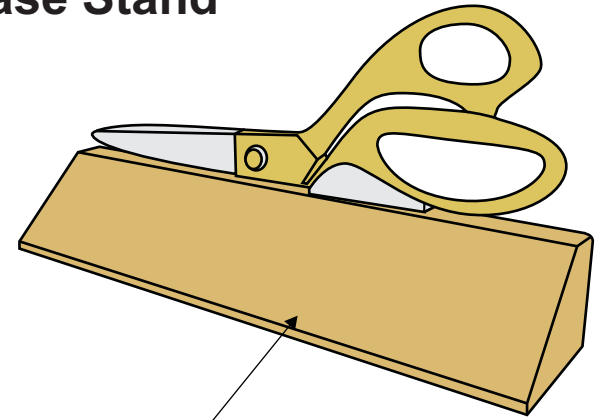

3610014
9.5" Ceremonial Gold Scissors
10.5" x 2" x 1.75" Red Alder Wedge Base Stand
Production Proof

Imprint Area:
8.75"W x 1.25"H

Full Color Printed - 9"W x 1.5"H Brushed Gold Plate

3610014
9.5" Ceremonial Gold Scissors
10.5" x 2" x 1.75" Red Alder Wedge Base Stand
Production Proof

Laser Engraved - 9"W x 1.5"H Bright Gold Plate

Engraving Area:
8.75"W x 1.25"H

3610014
9.5" Ceremonial Gold Scissors
10.5" x 2" x 1.75" Red Alder Wedge Base Stand
Production Proof

Imprint Area:
9"W x 1.5"H

Full Color Direct Printed Base

3610014
9.5" Ceremonial Gold Scissors
10.5" x 2" x 1.75" Red Alder Wedge Base Stand
Production Proof

Laser Engraved - Base with Black Color Fill

Engraving Area:
9"W x 1.5"H