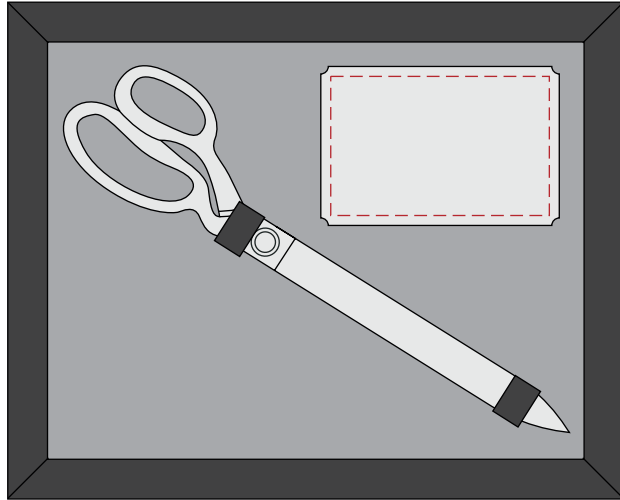

3609014

15.5"W x 12.5"H x 2.25"D Ceremonial Display Case for 15in Chrome Scissors
Frame Finish: Black | Background Color: **Specify**
Production Proof

Engraving Area: 5.5"W x 3.5"H

Laser Engraved - 6"W x 4"H Bright Silver Plate

Background Color Options:

BLACK

BURGUNDY

RED

BLUE

GREEN

3609014

15.5"W x 12.5"H x 2.25"D Ceremonial Display Case for 15in Chrome Scissors
Frame Finish: Black | Background Color: **Specify**
Production Proof

Imprint Area: 5.5"W x 3.5"H

Full Color Printed - 6"W x 4"H Brushed Silver Plate

Background Color Options:

BLACK

BURGUNDY

RED

BLUE

GREEN