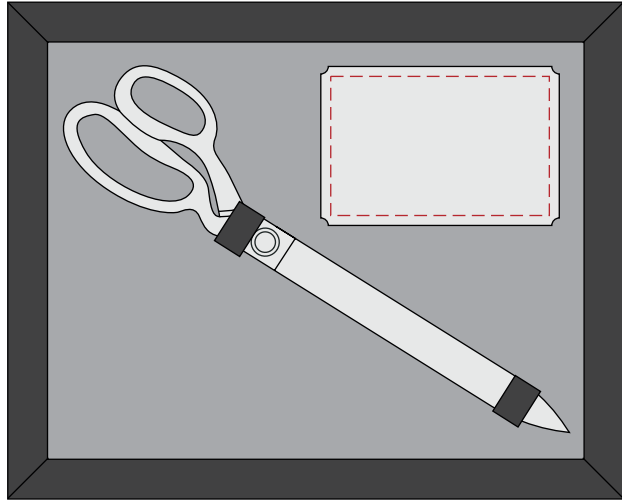

3609014

15.5"W x 12.5"H x 2.25"D Ceremonial Display Case for 15in Chrome Scissors
Frame Finish: Black | Background Color: **Specify**
Production Proof

Engraving Area: 5.5"W x 3.5"H

Laser Engraved - 6"W x 4"H Bright Silver Plate

Background Color Options:

BLACK

BURGUNDY

RED

BLUE

GREEN

3609014

15.5"W x 12.5"H x 2.25"D Ceremonial Display Case for 15in Chrome Scissors
Frame Finish: Black | Background Color: **Specify**
Production Proof

Imprint Area: 5.5"W x 3.5"H

Full Color Printed - 6"W x 4"H Brushed Silver Plate

Background Color Options:

BLACK

BURGUNDY

RED

BLUE

GREEN