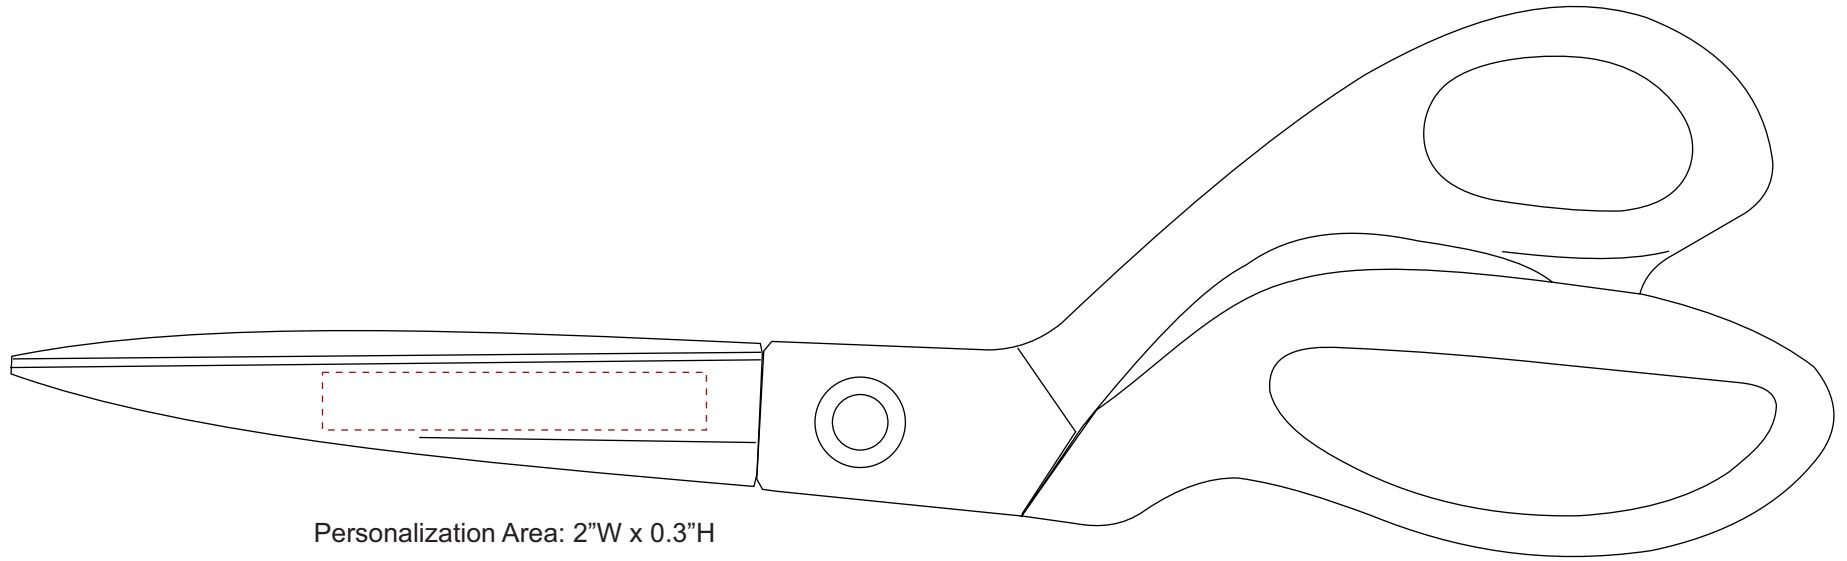

PRODUCTION PROOF
Item: 3601006 - 9.5" Chrome Scissors

www.EAGawards.com

Laser Engraved - Front

PRODUCTION PROOF
Item: 3601006 - 9.5" Chrome Scissors

www.EAGawards.com

Personalization Area: 2"W x 0.3"H

Laser Engraved - 2nd Side

PRODUCTION PROOF
Item: 3601006 - 9.5" Chrome Scissors

www.EAGawards.com

Personalization Area: 2"W x 0.3"H

Rotary Engraved - Front

PRODUCTION PROOF
Item: 3601006 - 9.5" Chrome Scissors

www.EAGawards.com

Personalization Area: 2"W x 0.3"H

Rotary Engraved - 2nd Side