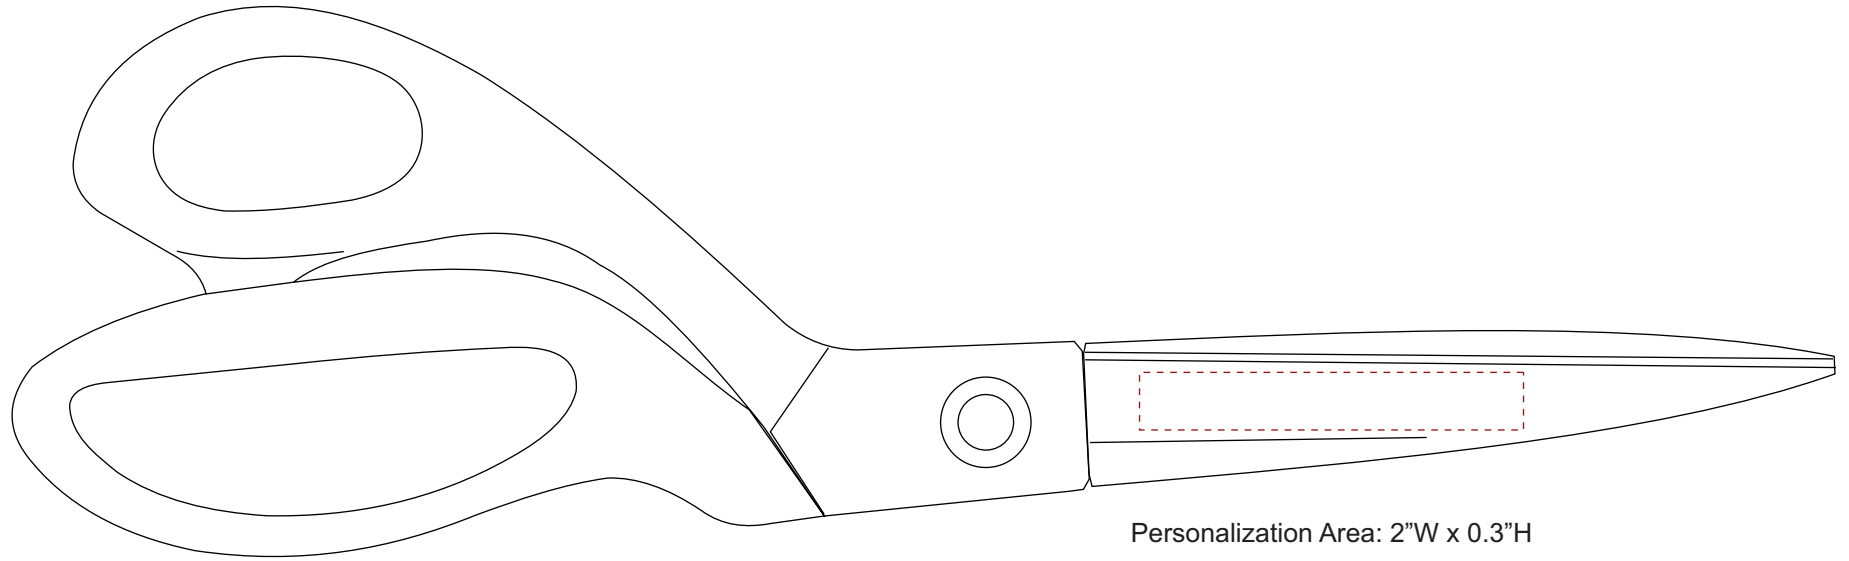

PRODUCTION PROOF
Item: 3601006 - 9.5" Chrome Scissors

www.EAGawards.com

Laser Engraved - Front

PRODUCTION PROOF
Item: 3601006 - 9.5" Chrome Scissors

www.EAGawards.com

Personalization Area: 2"W x 0.3"H

Laser Engraved - 2nd Side

PRODUCTION PROOF
Item: 3601006 - 9.5" Chrome Scissors

www.EAGawards.com

Personalization Area: 2"W x 0.3"H

Rotary Engraved - Front

PRODUCTION PROOF
Item: 3601006 - 9.5" Chrome Scissors

www.EAGawards.com

Personalization Area: 2"W x 0.3"H

Rotary Engraved - 2nd Side