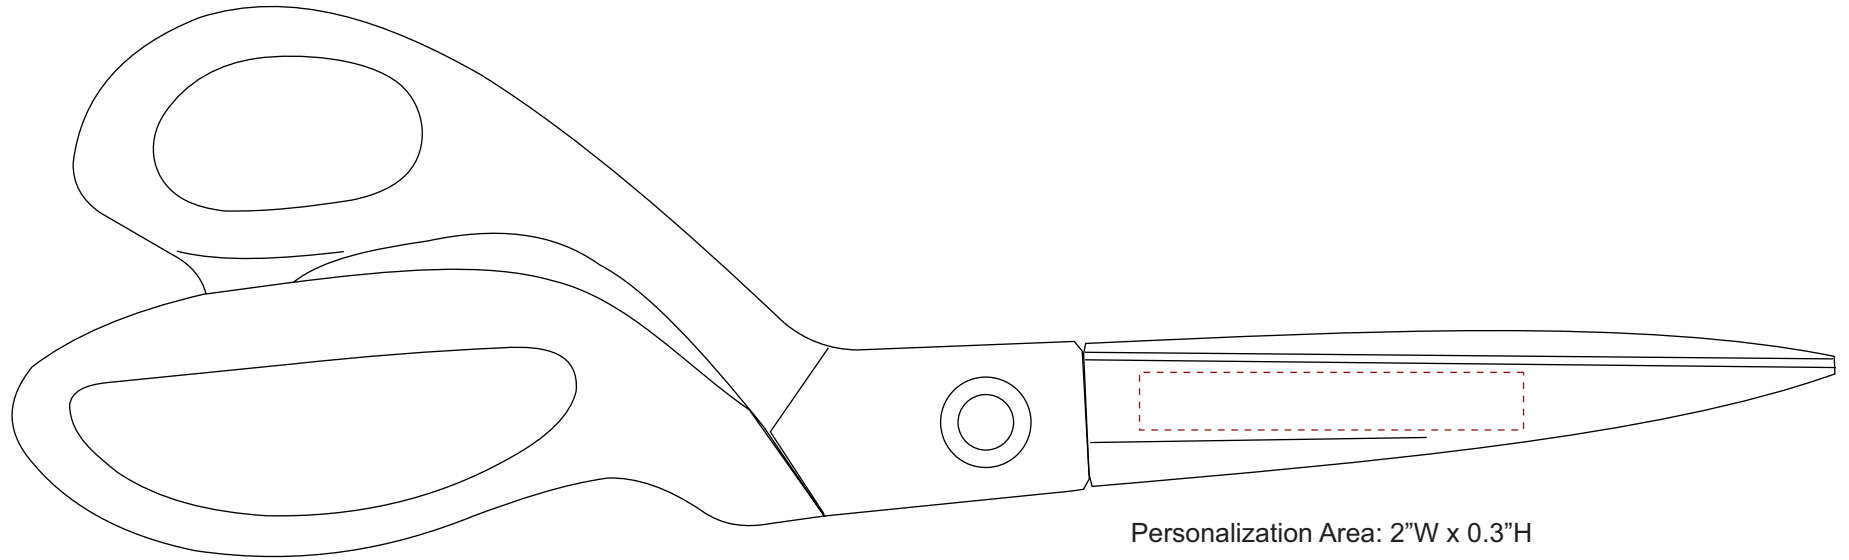

PRODUCTION PROOF
Item: 3601006 - 9.5" Chrome Scissors

www.EAGawards.com

Laser Engraved - Front

PRODUCTION PROOF
Item: 3601006 - 9.5" Chrome Scissors

www.EAGawards.com

Personalization Area: 2"W x 0.3"H

Laser Engraved - 2nd Side

PRODUCTION PROOF
Item: 3601006 - 9.5" Chrome Scissors

www.EAGawards.com

Personalization Area: 2"W x 0.3"H

Rotary Engraved - Front

PRODUCTION PROOF
Item: 3601006 - 9.5" Chrome Scissors

www.EAGawards.com

Personalization Area: 2"W x 0.3"H

Rotary Engraved - 2nd Side