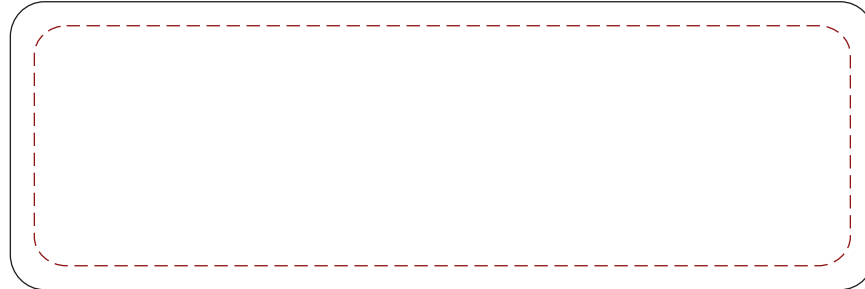

PRODUCTION PROOF

Item: 3521001 - Ceremonial Key Presentation Case

www.EAGawards.com

Personalization Area: 4.25"W x 1.25"H

Laser Engraved -
4.5"W x 1.5"H Black Brass Plate

PRODUCTION PROOF
Item: 3521001 - Ceremonial Key Presentation Case

www.EAGawards.com

Personalization Area: 4.25"W x 1.25"H

Full Color Printed - 
4.5"W x 1.5"H Brushed Gold Plate

PRODUCTION PROOF
Item: 3521001 - Ceremonial Key Presentation Case

www.EAGawards.com

Personalization Area: 5.75"W x 1.875"H