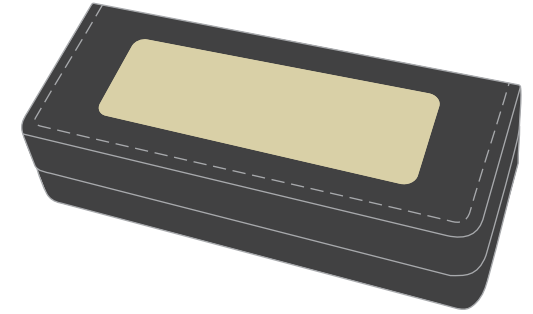

PRODUCTION PROOF

Item: 3521001 - Ceremonial Key Presentation Case

www.EAGawards.com

Personalization Area: 4.25"W x 1.25"H

Laser Engraved -
4.5"W x 1.5"H Black Brass Plate

PRODUCTION PROOF
Item: 3521001 - Ceremonial Key Presentation Case

www.EAGawards.com

Personalization Area: 4.25"W x 1.25"H

Full Color Printed - 
4.5"W x 1.5"H Brushed Gold Plate

PRODUCTION PROOF
Item: 3521001 - Ceremonial Key Presentation Case

www.EAGawards.com

Personalization Area: 5.75"W x 1.875"H

Case -
Full Color Direct Printed