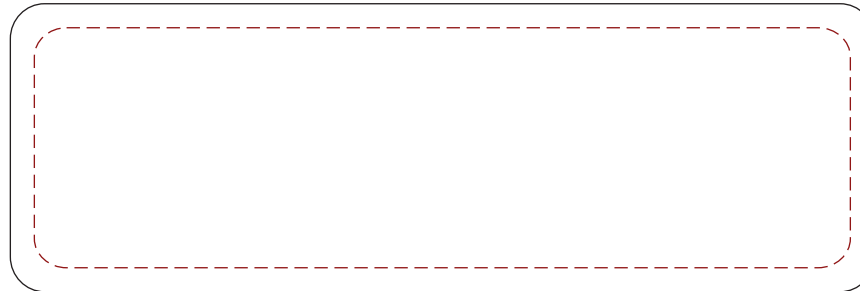

PRODUCTION PROOF

Item: 3521001 - Ceremonial Key Presentation Case

www.EAGawards.com

Personalization Area: 4.25"W x 1.25"H

Laser Engraved -
4.5"W x 1.5"H Black Brass Plate

PRODUCTION PROOF
Item: 3521001 - Ceremonial Key Presentation Case

www.EAGawards.com

Personalization Area: 4.25"W x 1.25"H

Full Color Printed - 
4.5"W x 1.5"H Brushed Gold Plate

PRODUCTION PROOF
Item: 3521001 - Ceremonial Key Presentation Case

www.EAGawards.com

Personalization Area: 5.75"W x 1.875"H