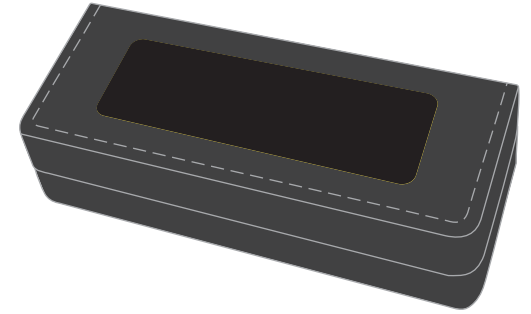

PRODUCTION PROOF

Item: 3521001 - Ceremonial Key Presentation Case

www.EAGawards.com

Personalization Area: 4.25"W x 1.25"H

Laser Engraved -
4.5"W x 1.5"H Black Brass Plate

PRODUCTION PROOF
Item: 3521001 - Ceremonial Key Presentation Case

www.EAGawards.com

Personalization Area: 4.25"W x 1.25"H

Full Color Printed - 
4.5"W x 1.5"H Brushed Gold Plate

PRODUCTION PROOF
Item: 3521001 - Ceremonial Key Presentation Case

www.EAGawards.com

Personalization Area: 5.75"W x 1.875"H

Case -
Full Color Direct Printed