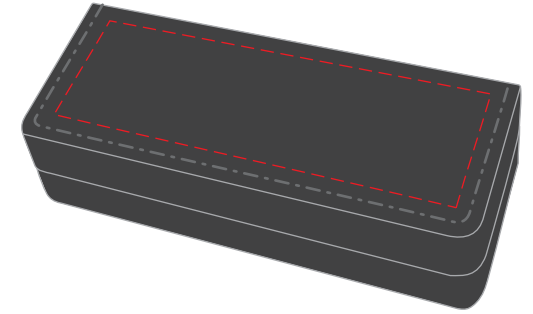

PRODUCTION PROOF

Item: 3521001 - Ceremonial Key Presentation Case

www.EAGawards.com

Personalization Area: 4.25"W x 1.25"H

Laser Engraved -
4.5"W x 1.5"H Black Brass Plate

PRODUCTION PROOF
Item: 3521001 - Ceremonial Key Presentation Case

www.EAGawards.com

Personalization Area: 4.25"W x 1.25"H

Full Color Printed - 
4.5"W x 1.5"H Brushed Gold Plate

PRODUCTION PROOF
Item: 3521001 - Ceremonial Key Presentation Case

www.EAGawards.com

Personalization Area: 5.75"W x 1.875"H

Case -
Full Color Direct Printed