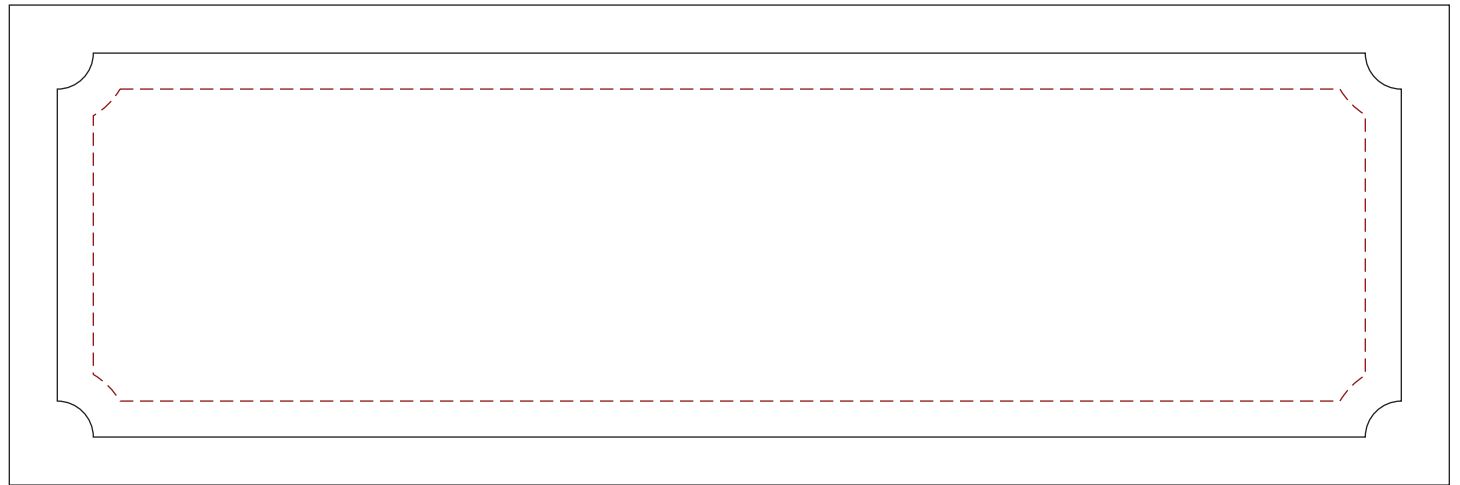

PRODUCTION PROOF

Item: 3519004 - 10"W x 8"H Ceremonial Key Plaque

Color: Black

www.EAGawards.com

Plate -
Laser Engraved
7"W x 2"H Black Brass Plate
over 7.5"W x 2.5"H Bright Gold Plate

Personalization Area: 6.625"W x 1.625"H

PRODUCTION PROOF

Item: 3519004 - 10"W x 8"H Ceremonial Key Plaque

Color: Black

www.EAGawards.com

Plate -
Full Color Printed
7.5"W x 2.5"H Brushed Gold Plate

Personalization Area: 7.25"W x 2.25"H

PRODUCTION PROOF

Personalization Area: 7.5"W x 2.5"H (Shown at 75%)

PRODUCTION PROOF

Item: 3519004 - 10"W x 8"H Ceremonial Key Plaque

Color: Black

www.EAGawards.com

Key Shaft - Full Color Printed 

Key Disc - Laser Engraved / Full Color Printed 1.25"D Specify Color Disc

Personalization Area:

Disc: 1.125"D
Stem: 2.1"W x 0.246"H