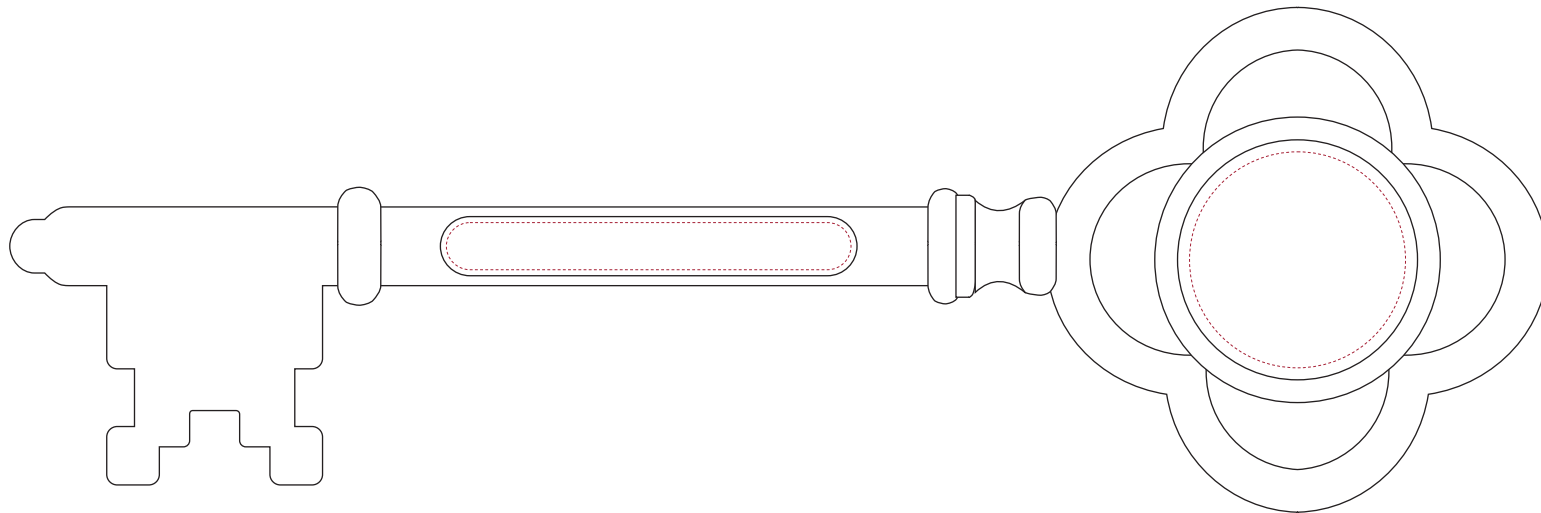

Item: 3519004 - 10"W x 8"H Ceremonial Key Plaque

Color: Black

www.EAGawards.com

PRODUCTION PROOF

Item: 3519004 - 10"W x 8"H Ceremonial Key Plaque

Color: Black

www.EAGawards.com

Plaque -
Laser Engraved w/ Gold Color Fill

Personalization Area: 7.5"W x 2.5"H (Shown at 75%)

PRODUCTION PROOF

Item: 3519004 - 10"W x 8"H Ceremonial Key Plaque

Color: Black

www.EAGawards.com

Key Shaft - Full Color Printed 

Key Disc - Laser Engraved / Full Color Printed 1.25"D Specify Color Disc

Personalization Area:

Disc: 1.125"D
Stem: 2.1"W x 0.246"H