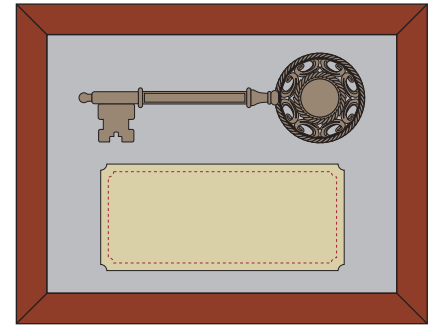

PRODUCTION PROOF

Item: 3511009 - 9" Ornate Bronze Key Display Case

Case Color: Cherry Background Color: Specify

www.EAGawards.com

Plate - Laser Engraved 7.5"W x 3"H Black Brass Plate over 8"W x 3.5"H Bright Gold Plate

Personalization Area: 7"W x 2.5"H

BACKGROUND COLOR OPTIONS:

BLACK

BLUE

BURGUNDY

RED

GREEN

PRODUCTION PROOF

Item: 3511009 - 9" Ornate Bronze Key Display Case

Case Color: Cherry Background Color: Specify

www.EAGawards.com

Plate - Full Color Printed 8"W x 3.5"H Brushed Gold Plate 

Personalization Area: 7.5"W x 3"H

BACKGROUND COLOR OPTIONS:

BLACK

BLUE

BURGUNDY

RED

GREEN

PRODUCTION PROOF

Item: 3511009 - 9" Ornate Bronze Key Display Case