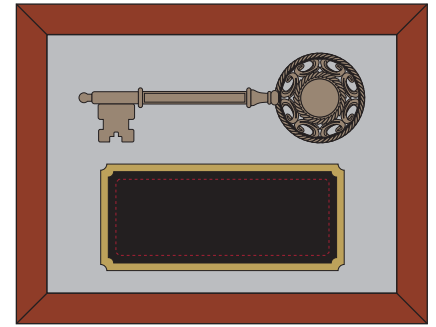

PRODUCTION PROOF

Item: 3511009 - 9" Ornate Bronze Key Display Case

Case Color: Cherry Background Color: Specify

www.EAGawards.com

Plate - Laser Engraved 7.5"W x 3"H Black Brass Plate over 8"W x 3.5"H Bright Gold Plate

Personalization Area: 7"W x 2.5"H

BACKGROUND COLOR OPTIONS:

BLACK

BLUE

BURGUNDY

RED

GREEN

PRODUCTION PROOF

Item: 3511009 - 9" Ornate Bronze Key Display Case

Case Color: Cherry Background Color: Specify

www.EAGawards.com

Plate - Full Color Printed 8"W x 3.5"H Brushed Gold Plate 

Personalization Area: 7.5"W x 3"H

BACKGROUND COLOR OPTIONS:

BLACK

BLUE

BURGUNDY

RED

GREEN

PRODUCTION PROOF

Item: 3511009 - 9" Ornate Bronze Key Display Case