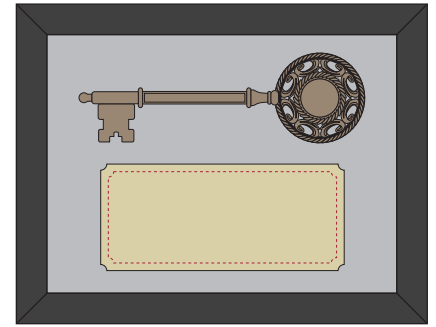

PRODUCTION PROOF

Item: 3511009 - 9" Ornate Bronze Key Display Case

Case Color: Black Background Color: Specify

www.EAGawards.com

Plate - Laser Engraved 7.5"W x 3"H Black Brass Plate over 8"W x 3.5"H Bright Gold Plate

Personalization Area: 7"W x 2.5"H

BACKGROUND COLOR OPTIONS:

BLACK

BLUE

BURGUNDY

RED

GREEN

PRODUCTION PROOF

Item: 3511009 - 9" Ornate Bronze Key Display Case

Case Color: Black Background Color: Specify

www.EAGawards.com

Plate - Full Color Printed 8"W x 3.5"H Brushed Gold Plate 

Personalization Area: 7.5"W x 3"H

BACKGROUND COLOR OPTIONS:

BLACK

BLUE

BURGUNDY

RED

GREEN

PRODUCTION PROOF

Item: 3511009 - 9" Ornate Bronze Key Display Case