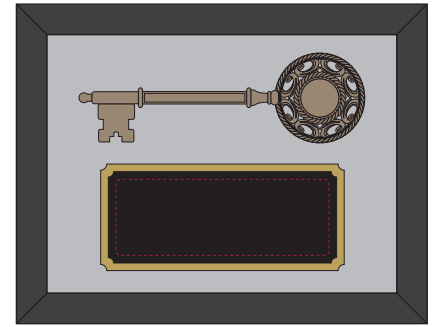

PRODUCTION PROOF

Item: 3511009 - 9" Ornate Bronze Key Display Case

Case Color: Black Background Color: Specify

www.EAGawards.com

Plate - Laser Engraved 7.5"W x 3"H Black Brass Plate over 8"W x 3.5"H Bright Gold Plate

Personalization Area: 7"W x 2.5"H

BACKGROUND COLOR OPTIONS:

BLACK

BLUE

BURGUNDY

RED

GREEN

PRODUCTION PROOF

Item: 3511009 - 9" Ornate Bronze Key Display Case

Case Color: Black Background Color: Specify

www.EAGawards.com

Plate - Full Color Printed 8"W x 3.5"H Brushed Gold Plate 

Personalization Area: 7.5"W x 3"H

BACKGROUND COLOR OPTIONS:

BLACK

BLUE

BURGUNDY

RED

GREEN

PRODUCTION PROOF

Item: 3511009 - 9" Ornate Bronze Key Display Case