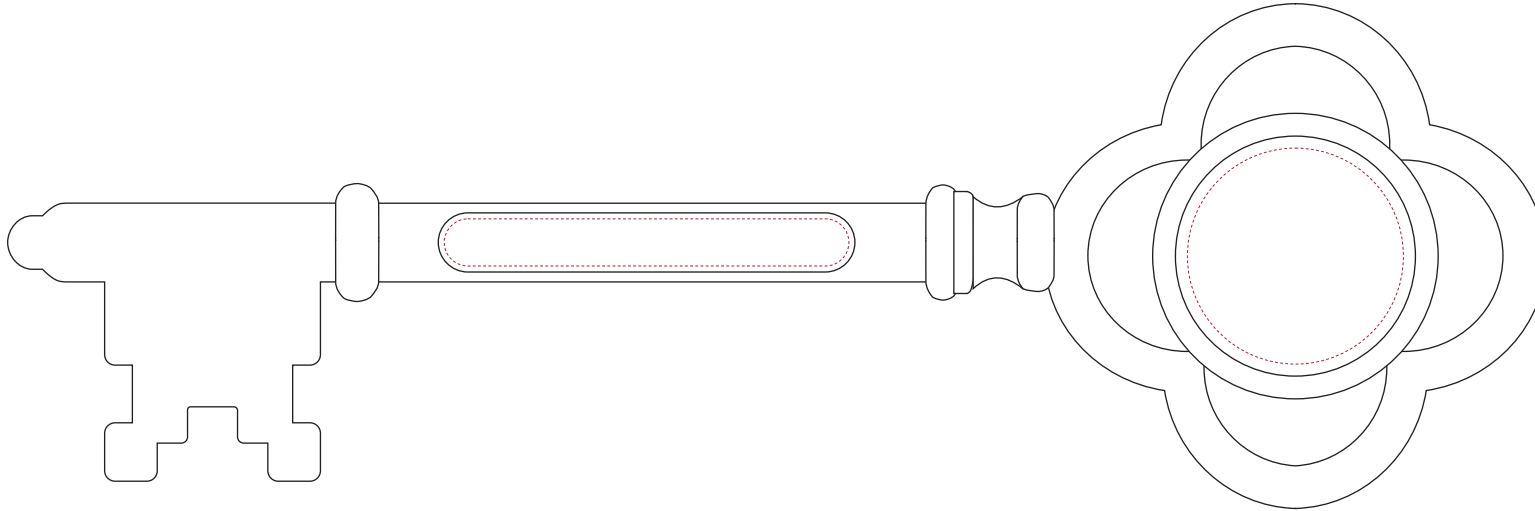

Personalization Area: 7"W x 2.5"H

BACKGROUND COLOR OPTIONS:

BLACK

BLUE

BURGUNDY

RED

GREEN

PRODUCTION PROOF

Item: 3511008 - 8" Bronze Key Display Case

Case Color: Cherry Background Color: Specify

www.EAGawards.com

Plate - Full Color Printed 8"W x 3.5"H Brushed Gold Plate 

Personalization Area: 7.5"W x 3"H

BACKGROUND COLOR OPTIONS:

BLACK

BLUE

BURGUNDY

RED

GREEN

PRODUCTION PROOF

Item: 3511008 - 8" Bronze Key Display Case

Case Color: Cherry Background Color: Specify

www.EAGawards.com

Disc - Full Color Printed Specify Color 1.25" Disc 

Stem - Printed

Personalization Areas:

Disc: 1.125"D

Stem: 2.1"W x 0.246"H

BACKGROUND COLOR OPTIONS:

BLACK