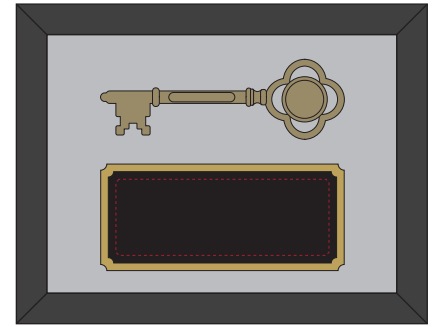

**PRODUCTION PROOF**

Item: 3511008 - 8" Bronze Key Display Case

Case Color: Black Background Color: Specify

[www.EAGawards.com](http://www.EAGawards.com)

Plate - Laser Engraved 7.5"W x 3"H Black Brass Plate over 8"W x 3.5"H Bright Gold Plate

Personalization Area: 7"W x 2.5"H

**BACKGROUND COLOR OPTIONS:**

BLACK

BLUE

BURGUNDY

RED

GREEN

**PRODUCTION PROOF**

Item: 3511008 - 8" Bronze Key Display Case

Case Color: Black Background Color: Specify

[www.EAGawards.com](http://www.EAGawards.com)

Plate - Full Color Printed 8"W x 3.5"H Brushed Gold Plate 

Personalization Area: 7.5"W x 3"H

**BACKGROUND COLOR OPTIONS:**

BLACK

BLUE

BURGUNDY

RED

GREEN

**PRODUCTION PROOF**

Item: 3511008 - 8" Bronze Key Display Case