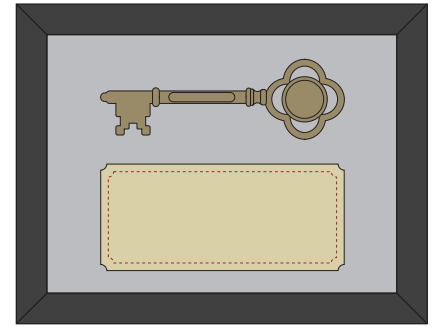

**PRODUCTION PROOF**

Item: 3511008 - 8" Bronze Key Display Case

Case Color: Black Background Color: Specify

[www.EAGawards.com](http://www.EAGawards.com)

Plate - Laser Engraved 7.5"W x 3"H Black Brass Plate over 8"W x 3.5"H Bright Gold Plate

Personalization Area: 7"W x 2.5"H

**BACKGROUND COLOR OPTIONS:**

BLACK

BLUE

BURGUNDY

RED

GREEN

**PRODUCTION PROOF**

Item: 3511008 - 8" Bronze Key Display Case

Case Color: Black Background Color: Specify

[www.EAGawards.com](http://www.EAGawards.com)

Plate - Full Color Printed 8"W x 3.5"H Brushed Gold Plate 

Personalization Area: 7.5"W x 3"H

**BACKGROUND COLOR OPTIONS:**

BLACK

BLUE

BURGUNDY

RED

GREEN

**PRODUCTION PROOF**

Item: 3511008 - 8" Bronze Key Display Case