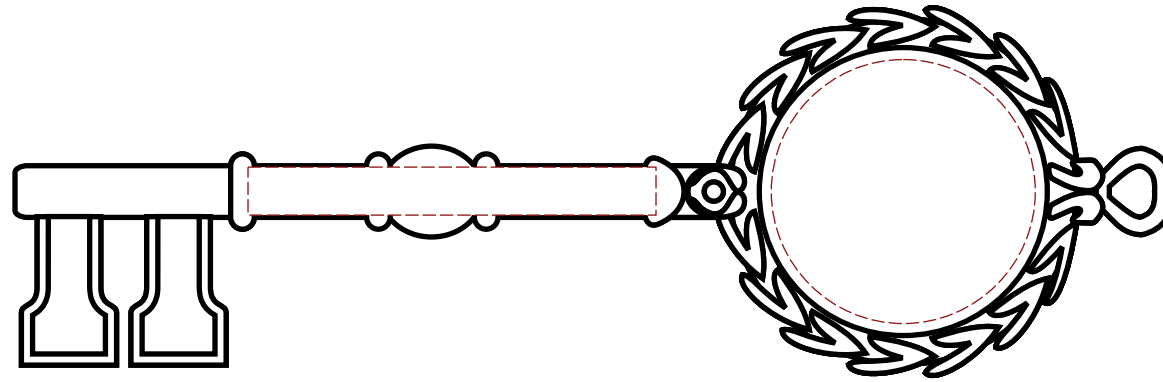

PRODUCTION PROOF

Item: 3505009 - 3D Custom Shape Casted Ceremonial Key w/ Insert

Color: Antique Copper

www.EAGawards.com

Key Shaft - Raised/Recessed w/ Optional Color Fill

Key Disc - Raised/Recessed w/ Optional Color Fill

Personalization Areas:

Key Shaft: 2.125"W x 0.25"H

Key Disc: 1.375"D

PRODUCTION PROOF

Item: 3505009 - 3D Custom Shape Casted Ceremonial Key w/ Insert

Color: Antique Copper

www.EAGawards.com

Gift Box - Full Color Printed 

Personalization Area:
Gift Box: 7.5"W x 1.5"H