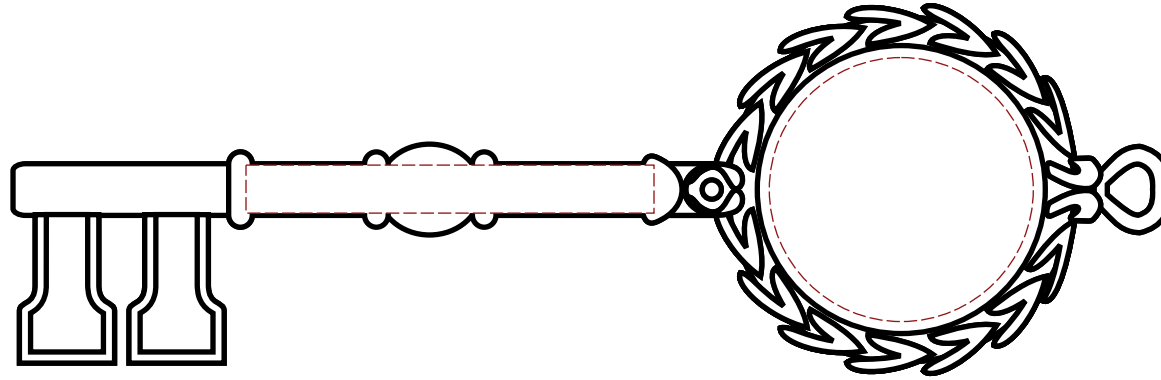

PRODUCTION PROOF

Item: 3505008 - 3D Custom Shape Casted Ceremonial Key w/ Insert

Color: Antique Silver

www.EAGawards.com

Key Shaft - Raised/Recessed w/ Optional Color Fill

Key Disc - Raised/Recessed w/ Optional Color Fill

Personalization Areas:

Key Shaft: 2.125"W x 0.25"H

Key Disc: 1.375"D

PRODUCTION PROOF

Item: 3505008 - 3D Custom Shape Casted Ceremonial Key w/ Insert

Color: Antique Silver

www.EAGawards.com

Gift Box - Full Color Printed 

Personalization Area:
Gift Box: 7.5"W x 1.5"H