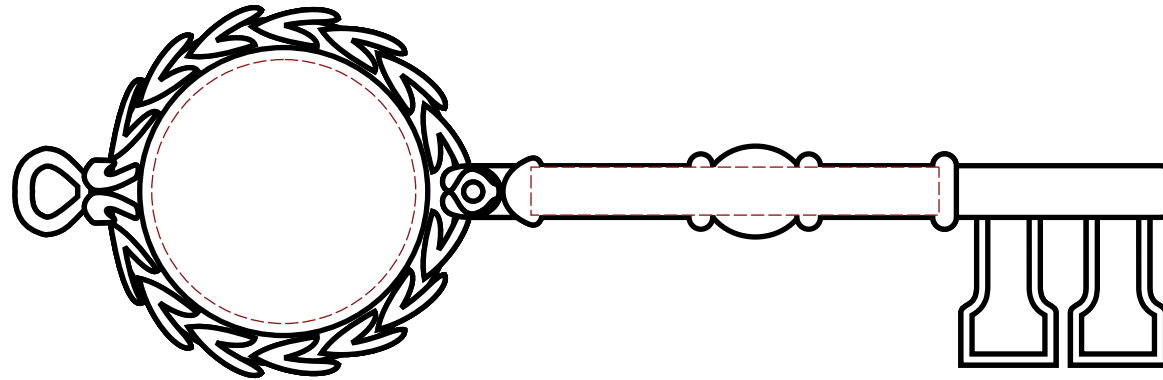

PRODUCTION PROOF

Item: 3505003 - 3D Custom Shape Casted Ceremonial Key w/ Insert

Color: Antique Gold

www.EAGawards.com

Key Shaft - Raised/Recessed w/ Optional Color Fill

Key Disc - Raised/Recessed w/ Optional Color Fill

Personalization Areas:

Key Shaft: 2.125"W x 0.25"H

Key Disc: 1.375"D

PRODUCTION PROOF

Item: 3505003 - 3D Custom Shape Casted Ceremonial Key w/ Insert

Color: Antique Gold

www.EAGawards.com

Key Shaft - **Raised/Recessed w/ Optional Color Fill**

Key Disc - **Raised/Recessed w/ Optional Color Fill**

Personalization Areas:

Key Shaft: 2.125"W x 0.25"H

Key Disc: 1.375"D

PRODUCTION PROOF

Item: 3505003 - 3D Custom Shape Casted Ceremonial Key w/ Insert

Color: Antique Gold