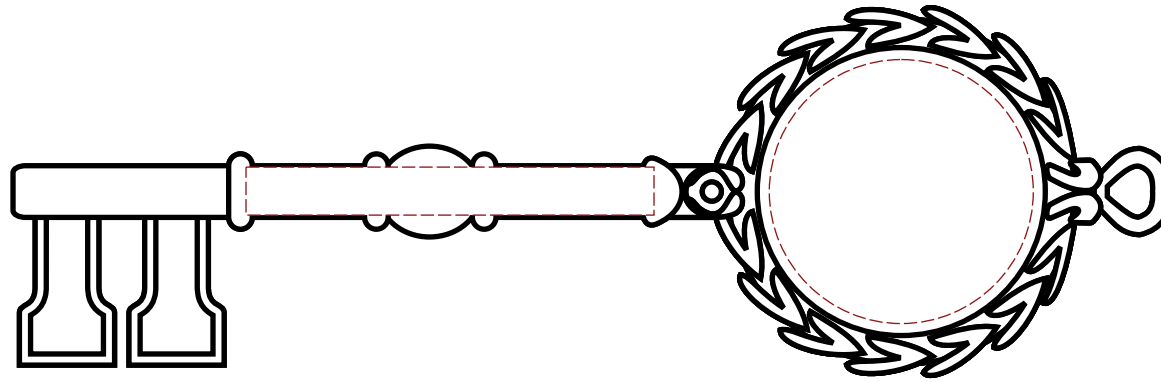

PRODUCTION PROOF

Item: 3505003 - 3D Custom Shape Casted Ceremonial Key w/ Insert

Color: Antique Gold

www.EAGawards.com

Key Shaft - Raised/Recessed w/ Optional Color Fill

Key Disc - Raised/Recessed w/ Optional Color Fill

Personalization Areas:

Key Shaft: 2.125"W x 0.25"H

Key Disc: 1.375"D

PRODUCTION PROOF

Item: 3505003 - 3D Custom Shape Casted Ceremonial Key w/ Insert

Color: Antique Gold

www.EAGawards.com

Key Shaft - **Raised/Recessed w/ Optional Color Fill**

Key Disc - **Raised/Recessed w/ Optional Color Fill**

Personalization Areas:

Key Shaft: 2.125"W x 0.25"H

Key Disc: 1.375"D

PRODUCTION PROOF

Item: 3505003 - 3D Custom Shape Casted Ceremonial Key w/ Insert

Color: Antique Gold