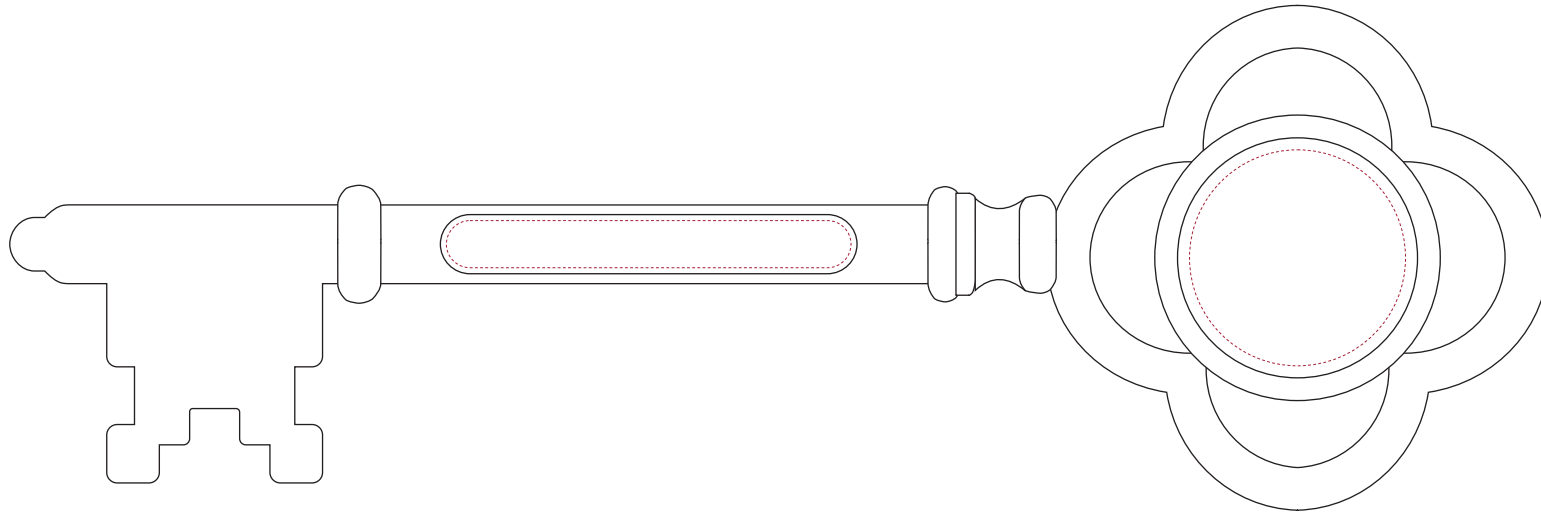

**PRODUCTION PROOF**

Item: 3502006 - 8in Bronze Finish Ceremonial Key w/ Flat Stem

[www.EAGawards.com](http://www.EAGawards.com)

Disc - Full Color Printed **Specify Color** 1.25" Disc 

Stem - Printed

Personalization Area:

Disc: 1.125"D

Stem: 2.1"W x 0.246"H

**PRODUCTION PROOF**

Item: 3502006 - 8in Bronze Finish Ceremonial Key w/ Flat Stem

[www.EAGawards.com](http://www.EAGawards.com)

Disc - Full Color Printed **Specify Color** 1.25" Disc   
Stem - Printed

Personalization Area:  
Disc: 1.125"D  
Stem: 2.1"W x 0.246"H

**PRODUCTION PROOF**

Item: 3502006 - 8in Bronze Finish Ceremonial Key w/ Flat Stem

[www.EAGawards.com](http://www.EAGawards.com)

Full Color Printed - Gift Box 

Personalization Area: 8.25"W x 3"H