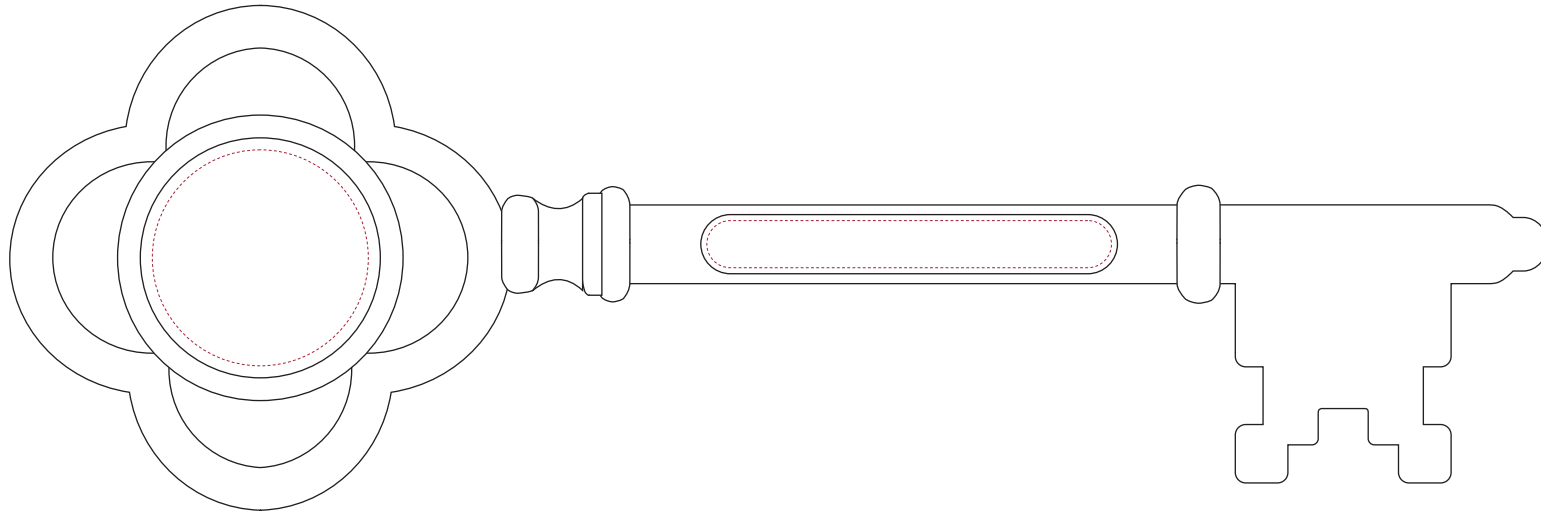

**PRODUCTION PROOF**

Item: 3502006 - 8in Bronze Finish Ceremonial Key w/ Flat Stem

[www.EAGawards.com](http://www.EAGawards.com)

Disc - Full Color Printed **Specify Color** 1.25" Disc 

Stem - Printed

Personalization Area:

Disc: 1.125"D

Stem: 2.1"W x 0.246"H

**PRODUCTION PROOF**

Item: 3502006 - 8in Bronze Finish Ceremonial Key w/ Flat Stem

[www.EAGawards.com](http://www.EAGawards.com)

Disc - Full Color Printed **Specify Color** 1.25" Disc   
Stem - Printed

Personalization Area:  
Disc: 1.125"D  
Stem: 2.1"W x 0.246"H

**PRODUCTION PROOF**

Item: 3502006 - 8in Bronze Finish Ceremonial Key w/ Flat Stem

[www.EAGawards.com](http://www.EAGawards.com)

Full Color Printed - Gift Box 

Personalization Area: 8.25"W x 3"H