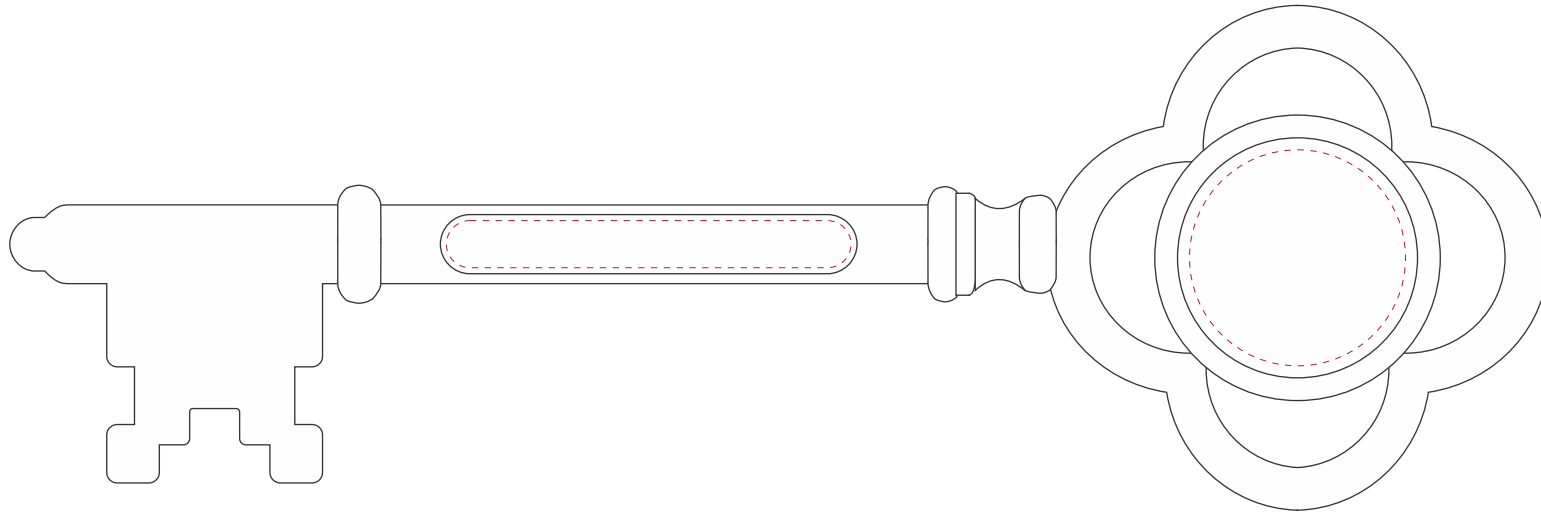

PRODUCTION PROOF

Item: 3502005 - 8in Gold Plated Ceremonial Key w/ Flat Stem

www.EAGawards.com

Key Stem - Full Color Printed 

Key Disc - Laser Engraved / Full Color Printed 1.25"D Specify Color Disc

Personalization Area:

Disc: 1.125"D

Stem: 2.1"W x 0.246"H

PRODUCTION PROOF

Item: 3502005 - 8in Gold Plated Ceremonial Key w/ Flat Stem

www.EAGawards.com

Key Stem - Full Color Printed 

Key Disc - Laser Engraved / Full Color Printed 1.25"D Specify Color Disc

Personalization Area:

Disc: 1.125"D

Stem: 2.1"W x 0.246"H

PRODUCTION PROOF

Item: 3502005 - 8in Gold Plated Ceremonial Key w/ Flat Stem

www.EAGawards.com

Gift Box - Full Color Printed 

Personalization Area: 8.25"W x 3"H