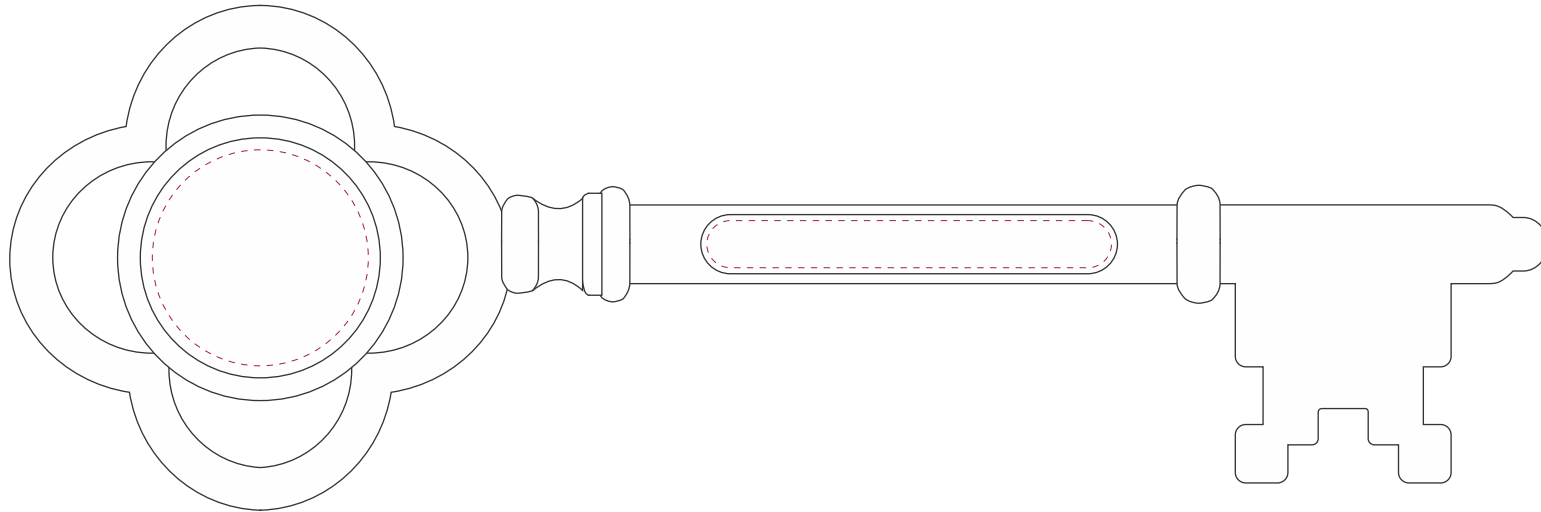

PRODUCTION PROOF

Item: 3502005 - 8in Gold Plated Ceremonial Key w/ Flat Stem

www.EAGawards.com

Key Stem - Full Color Printed 

Key Disc - Laser Engraved / Full Color Printed 1.25"D Specify Color Disc

Personalization Area:

Disc: 1.125"D

Stem: 2.1"W x 0.246"H

PRODUCTION PROOF

Item: 3502005 - 8in Gold Plated Ceremonial Key w/ Flat Stem

www.EAGawards.com

Key Stem - Full Color Printed 

Key Disc - Laser Engraved / Full Color Printed 1.25"D Specify Color Disc

Personalization Area:

Disc: 1.125"D

Stem: 2.1"W x 0.246"H

PRODUCTION PROOF

Item: 3502005 - 8in Gold Plated Ceremonial Key w/ Flat Stem

www.EAGawards.com

Gift Box - Full Color Printed 

Personalization Area: 8.25"W x 3"H