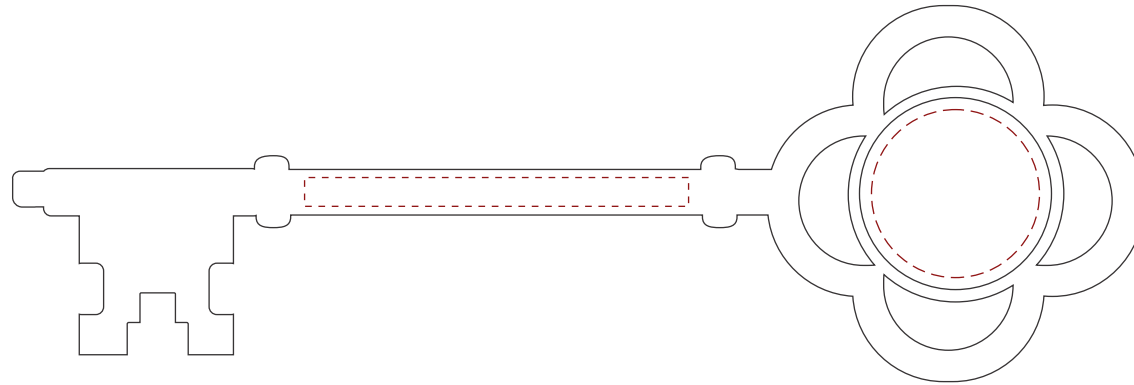

**PRODUCTION PROOF**

Item: 3501001 - 5-7/8" Gold Plated Ceremonial Key

[www.EAGawards.com](http://www.EAGawards.com)

Key Stem - Full Color Printed 

Key Disc - Laser Engraved / Full Color Printed 1"D Specify Color Disc

**Personalization Areas:**  
Key Stem: 2"W x 0.15"H  
Key Disc: 0.875"D