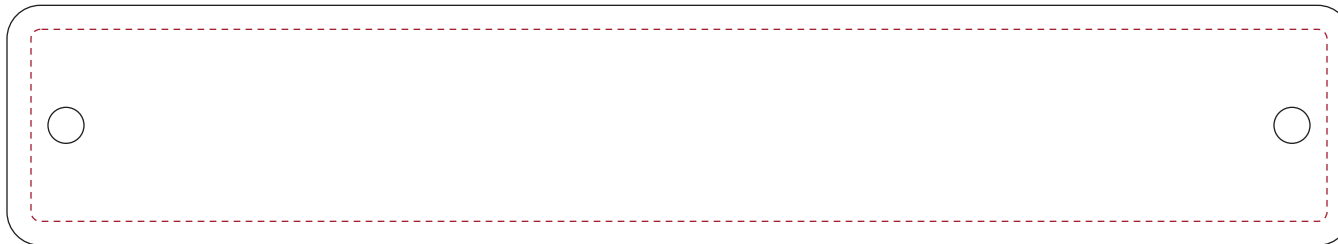

PRODUCTION PROOF

Item: 3402023 - Custom Painted Ceremonial Sledgehammer

Hammer Color: Specify

www.EAGawards.com

Personalization Area: 6.75"W x 1"H

Handle 2nd Side - Full Color Printed 7"W x 1.25"H Brushed Gold/Silver Plate