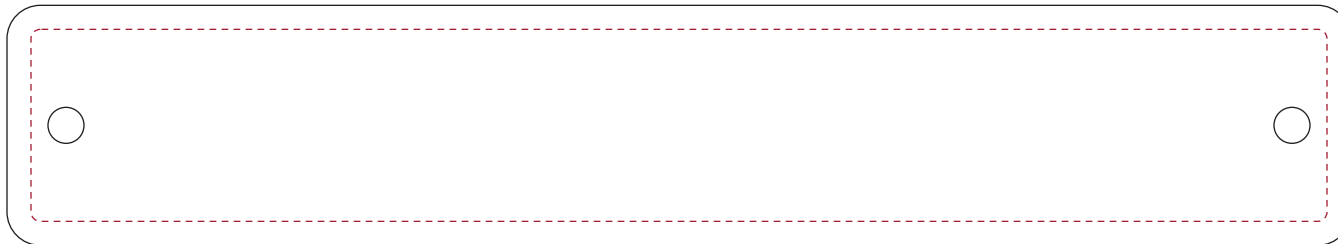

PRODUCTION PROOF

Item: 3402023 - Custom Painted Ceremonial Sledgehammer

Hammer Color: Specify

www.EAGawards.com

Personalization Area: 6.75"W x 1"H

Handle - Full Color Printed 7"W x 1.25"H Brushed Gold/Silver Plate

Hammer Color Options:

Black	Yellow	Blue	Berry Pink
Burgundy	Hot Lime	Royal Blue	Purple
Red	Medium Green	Navy Blue	
Orange	Green	Pink