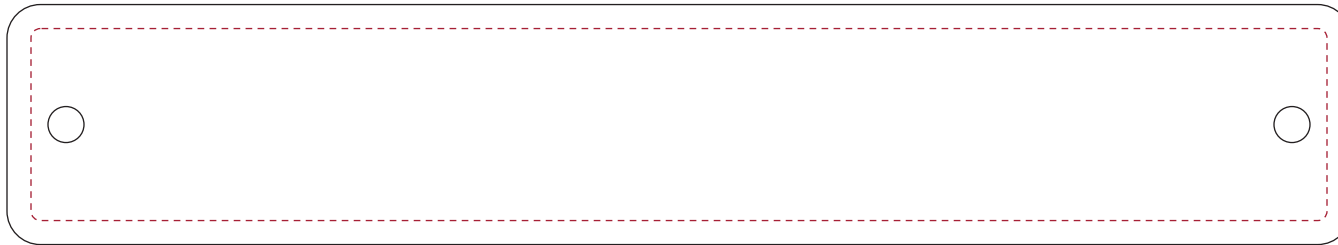

PRODUCTION PROOF

Item: 3402023 - Custom Painted Ceremonial Sledgehammer

Hammer Color: Specify

www.EAGawards.com

Personalization Area: 6.75"W x 1"H

Handle - Laser Engraved 7"W x 1.25"H Bright **Gold/Silver** Plate