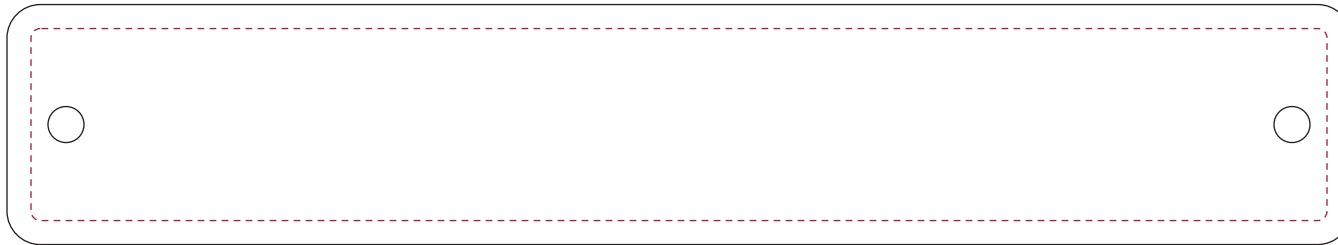

PRODUCTION PROOF

Item: 3402023 - Custom Painted Ceremonial Sledgehammer

Hammer Color: Specify

www.EAGawards.com

Personalization Area: 6.75"W x 1"H

Handle 2nd Side - Laser Engraved 7"W x 1.25"H Bright **Gold/Silver** Plate