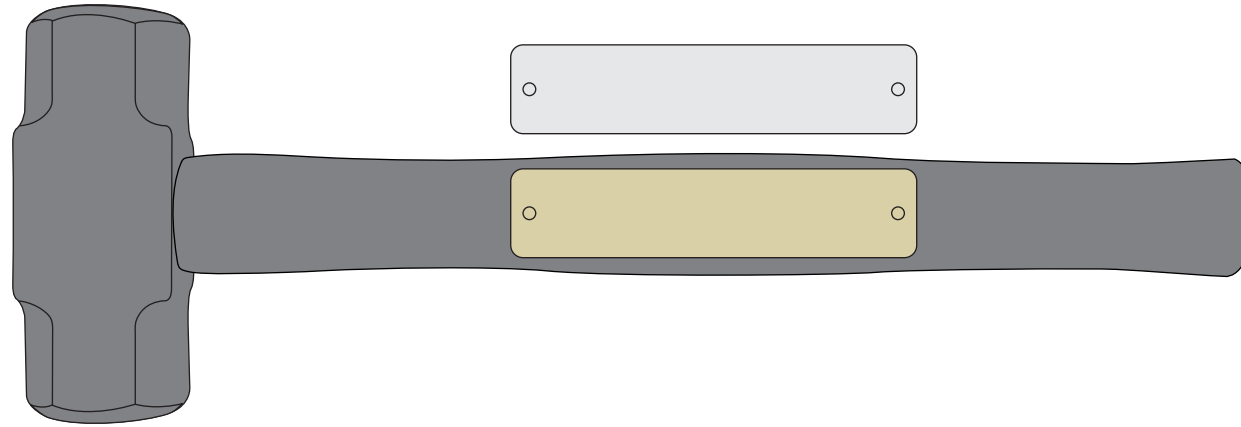

PRODUCTION PROOF

Item: 3402018 - Custom Painted Mini Sledgehammer

Hammer Color: Specify

www.EAGawards.com

Personalization Area: 3.875"W x .75"H

Handle 2nd Side - Full Color Printed 4"W x 0.875"H Brushed Gold/Silver Plate

Hammer Color Options:

Black	Yellow	Blue	Berry Pink
Burgundy	Hot Lime	Royal Blue	Purple
Red	Medium Green	Navy Blue	
Orange	Green	Pink