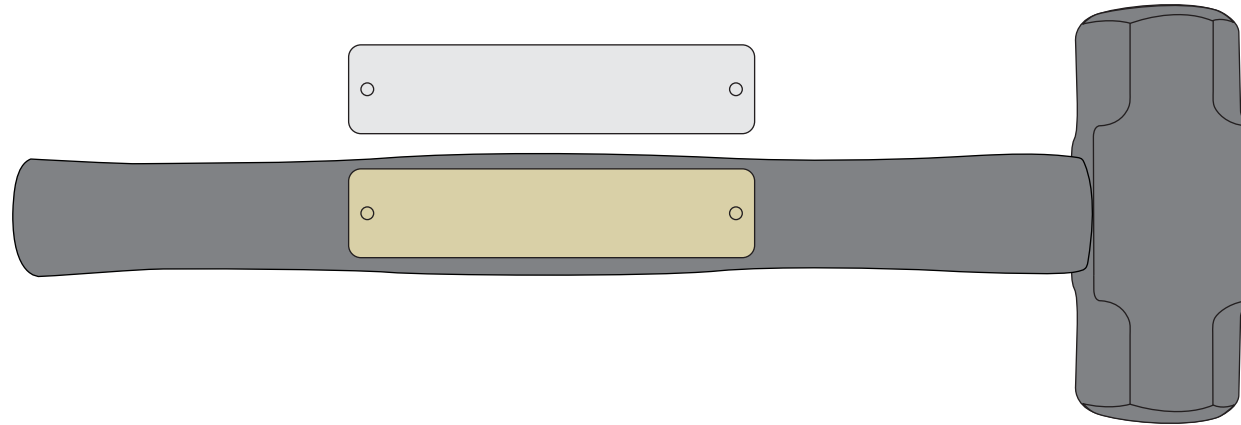

PRODUCTION PROOF

Item: 3402018 - Custom Painted Mini Sledgehammer

Hammer Color: Specify

www.EAGawards.com

Personalization Area: 3.875"W x .75"H

Handle - Full Color Printed 4"W x 0.875"H Brushed Gold/Silver Plate

Hammer Color Options:

Black	Yellow	Blue	Berry Pink
Burgundy	Hot Lime	Royal Blue	Purple
Red	Medium Green	Navy Blue	
Orange	Green	Pink