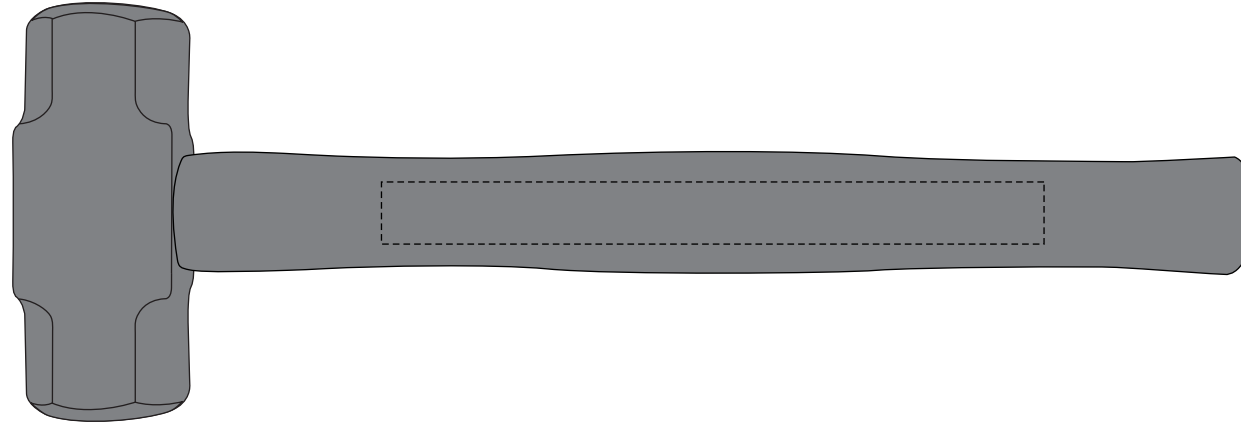

PRODUCTION PROOF

Item: 3402018 - Custom Painted Mini Sledgehammer

Hammer Color: *Specify*

www.EAGawards.com

Personalization Area: 8"W x .75"H

Handle 2nd Side - Laser Engraved w/ *Specify* Color Fill

Hammer Color Options: