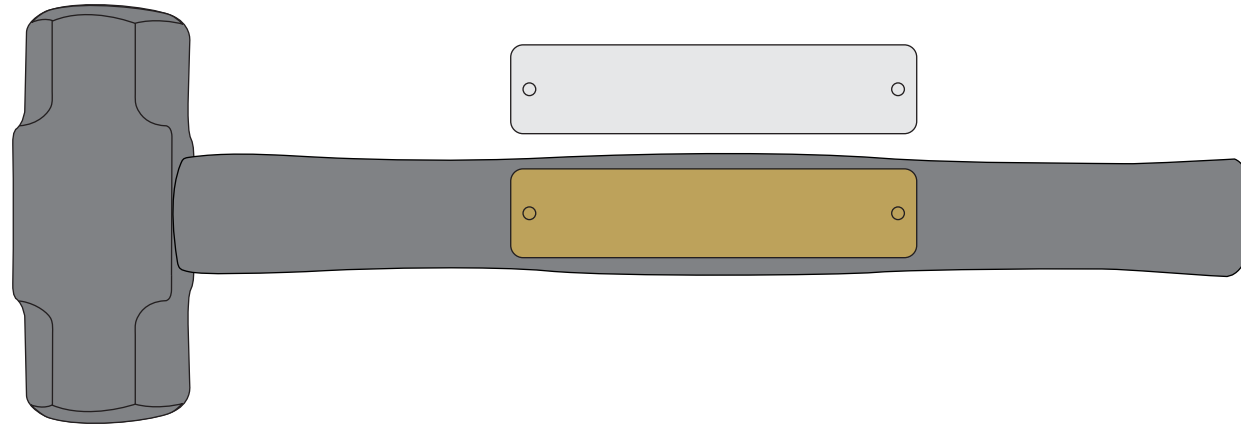

PRODUCTION PROOF

Item: 3402018 - Custom Painted Mini Sledgehammer

Hammer Color: Specify

www.EAGawards.com

Personalization Area: 3.875"W x .75"H

Handle 2nd Side - Laser Engraved 4"W x 0.875"H Bright **Gold/Silver** Plate