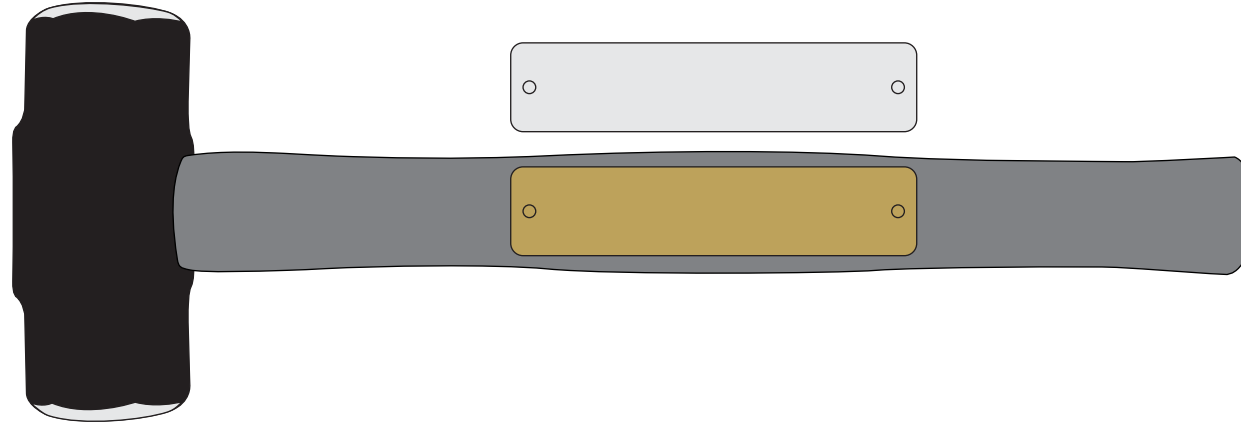

PRODUCTION PROOF

Item: 3402017 - Custom Painted Mini Sledgehammer

Handle Color: **Specify** Head Color: Unplated

www.EAGawards.com

Personalization Area: 3.875"W x .75"H

Handle 2nd Side - Laser Engraved 4"W x 0.875"H Bright **Gold/Silver** Plate