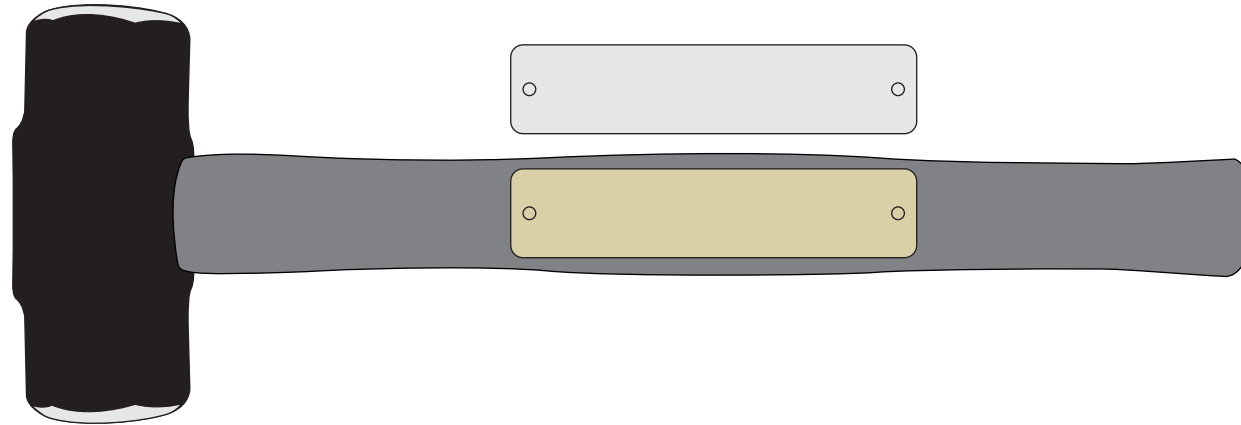

PRODUCTION PROOF

Item: 3402017 - Custom Painted Mini Sledgehammer

Handle Color: **Specify** Head Color: Unplated

www.EAGawards.com

Personalization Area: 3.875"W x .75"H

Handle 2nd Side - Full Color Printed 4"W x 0.875"H Brushed **Gold/Silver** Plate 