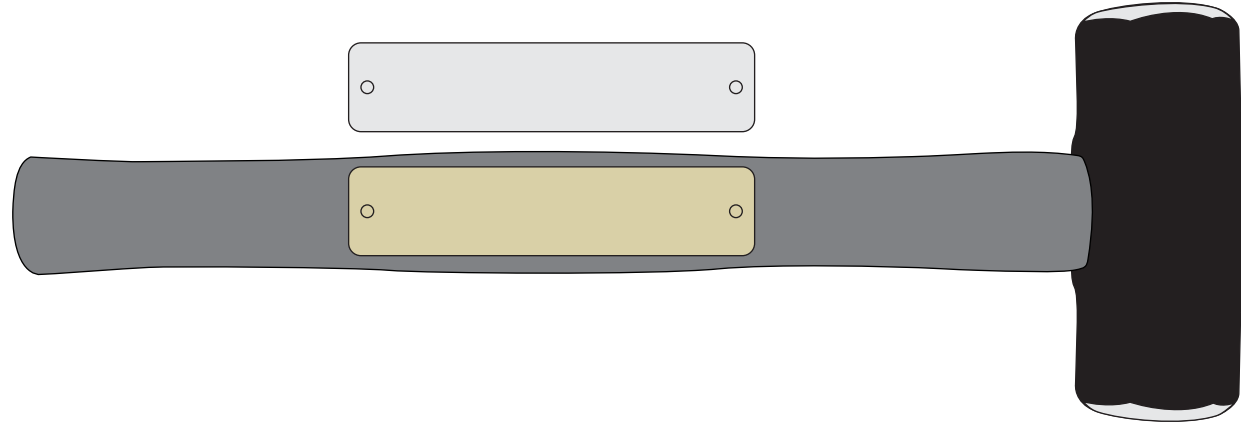

PRODUCTION PROOF

Item: 3402017 - Custom Painted Mini Sledgehammer

Handle Color: *Specify* Head Color: Unplated

www.EAGawards.com

Personalization Area: 3.875"W x .75"H

Handle - Full Color Printed 4"W x 0.875"H Brushed **Gold/Silver** Plate 