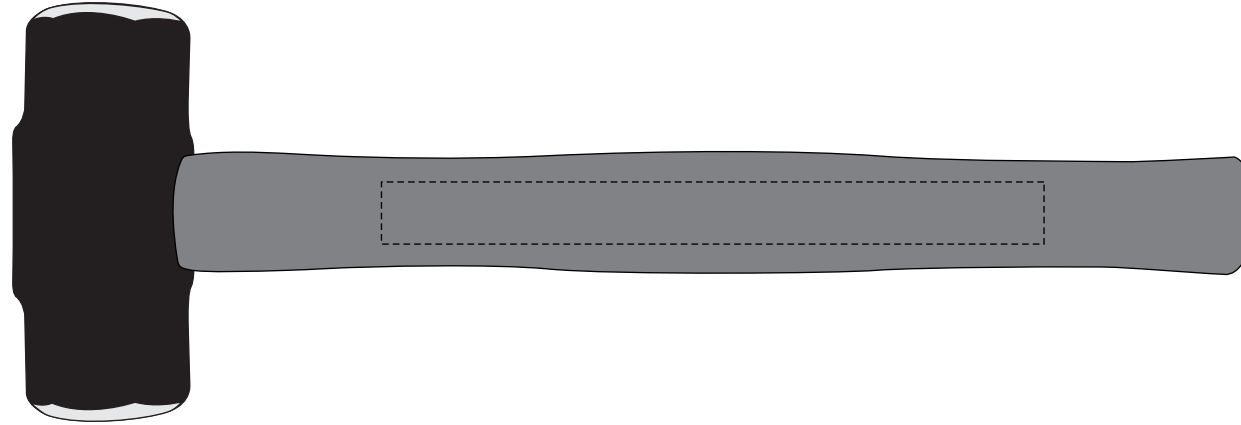

PRODUCTION PROOF

Item: 3402017 - Custom Painted Mini Sledgehammer

Handle Color: *Specify* Head Color: Unplated

www.EAGawards.com

Personalization Area: 8"W x .75"H

Handle 2nd Side - Laser Engraved w/ *Specify* Color Fill