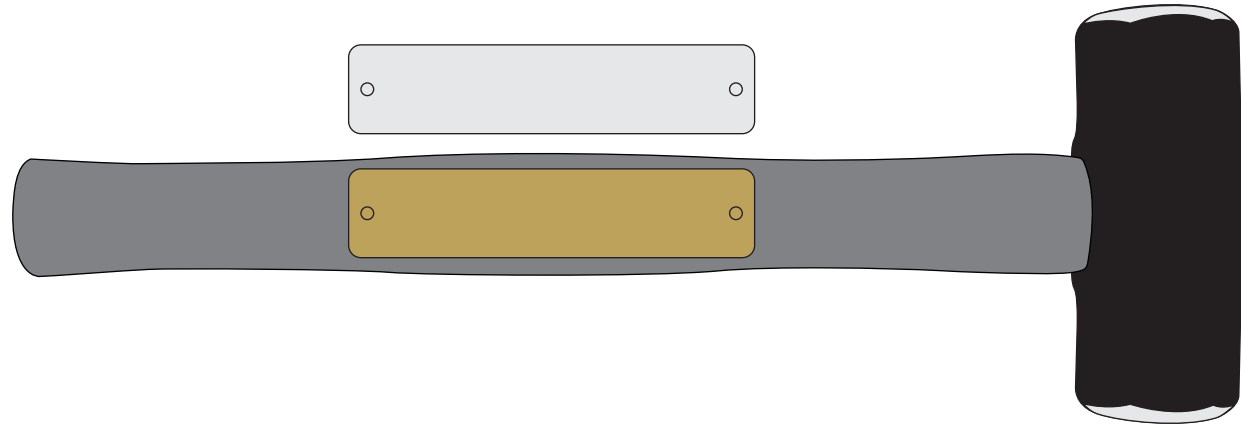

PRODUCTION PROOF

Item: 3402017 - Custom Painted Mini Sledgehammer

Handle Color: **Specify** Head Color: Unplated

www.EAGawards.com

Personalization Area: 3.875"W x .75"H

Handle - Laser Engraved 4"W x 0.875"H Bright **Gold/Silver** Plate