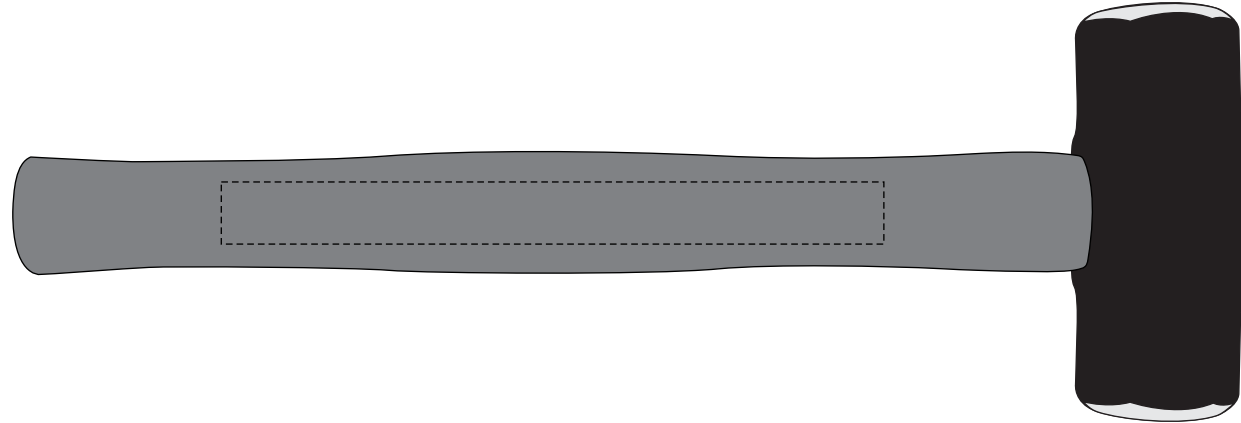

PRODUCTION PROOF

Item: 3402017 - Custom Painted Mini Sledgehammer

Handle Color: *Specify* Head Color: Unplated

www.EAGawards.com

Personalization Area: 8"W x .75"H

Handle - Laser Engraved w/ *Specify* Color Fill

PRODUCTION PROOF

Item: 3402017 - Custom Painted Mini Sledgehammer

Handle Color: *Specify* Head Color: Unplated

www.EAGawards.com

Personalization Area: 8"W x .75"H

Handle 2nd Side - Laser Engraved w/ *Specify* Color Fill